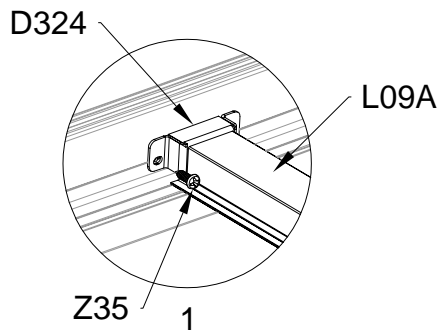

PART	NO	QTY
	A78	2
	Z32 M4.2X16	12

PART	NO	QTY
	J108	2

Silicone sealant is suggested for water proof(not provided).

Block 4 installation

PRODUCT SIZE(LxWxH):226x472x89cm

PART	NO	QTY
	L07A	1
	L08A	2
	L08B	1
	L09A	2
	L09B	1
	D324	14
	Z36	28
	M6X30	

PART	NO	QTY
	L02W	2
	L02X	2
	L03A	2
	S66	8
	M6X20	

PART	NO	QTY
	S66	4
	M6X20	

For reducing waist strain, we suggest to use 4 platforms when assembling(no provide).

PART	NO	QTY
	Z35	8
	M5X12	

PART	NO	QTY
	L10D	2
	Z35 M5X12	10