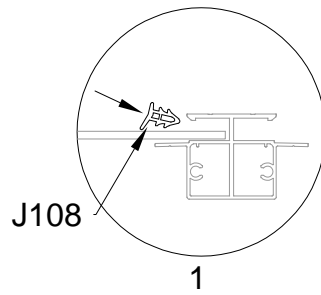

PART	NO	QTY
	A78	2
	Z32 M4.2X16	12

PART	NO	QTY
	J108	2

Silicone sealant is suggested for water proof(not provided).

Block 4 installation

PRODUCT SIZE(LxWxH):226x472x89cm

PART	NO	QTY
	L07A	1
	L08A	2
	L08B	1
	L09A	2
	L09B	1
	D324	14
	Z36	28
	M6X30	

PART	NO	QTY
	L04G	1
	L04H	1
	D340	2
	Z35 M5X12	8

PART	NO	QTY
	Y18	1
	Y19	1
	Y20	1

PART	NO	QTY
	L04E	1
	L04F	1
	L05A	1
	D326	4
	S66	6
	M6X20	
	Z35	16
	M5X12	

PART	NO	QTY
	L01E	1
	L01F	1
	Z18	16
	M6X60	
	J111	16
	D327	1
	Z35	4
	M5X12	
	A88	2
	H140	4
	H141	8
	H142	4
	S60	4
	M6X16	
	M11	4
	M6	
	S68	4
	M10X55	
	M29	4
	M10	

PART	NO	QTY
	A78	2
	Z32 M4.2X16	12

PART	NO	QTY
	J108	2

PART	NO	QTY
	L14A	2
	J111	6
	Z35 M5X12	6

Silicone sealant is suggested for water proof(not provided).

Slide the door into L14A

PART	NO	QTY
	D13	4
	Z36 M6X30	8