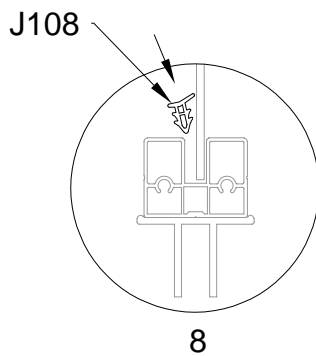

Assembly Instructions

MODEL:GC5408

PRODUCT SIZE(LxWxH):881x478x92cm

PLEASE READ CAREFULLY BEFORE ASSEMBLY

Assembly Instructions

1. Assembly Advice	Page 1
2. Parts List	Page 2-3
3. Door panel installation.....	Page 4- 8
4. Frame installation	Page 8- 78

Tools Provided:

PART	NO	QTY
	L11A	1
	L11B	1
	L12A	1
	L13A	1
	Y7	1
	Z18 M6X60	8
	J111	8

Door Assembly

PART	NO	QTY
	L13A	1
	Y7	1
	Z18	4
	M6X60	
	J111	4

Door Assembly

PART	NO	QTY
	Y14	1
	A81	2

Door Assembly

PART	NO	QTY
	L11C	2
	L12A	1
	Z18	4
	M6X60	
	S66	8
	M6X20	
	J111	12

Door Assembly

Door Assembly

PART	NO	QTY
	L15A	2
	Z35	6
	M5X12	
	J108	1
	H132	1
	Z36	2
	M6X30	

Block 1 installation

PRODUCT SIZE(LxWxH):226x426x51cm

PART	NO	QTY
	L08A	3
	L09A	4
	D324	14
	Z36	28
	M6X30	

PART	NO	QTY
	L02Q	2
	L02R	2
	L03A	2
	S66	8
	M6X20	