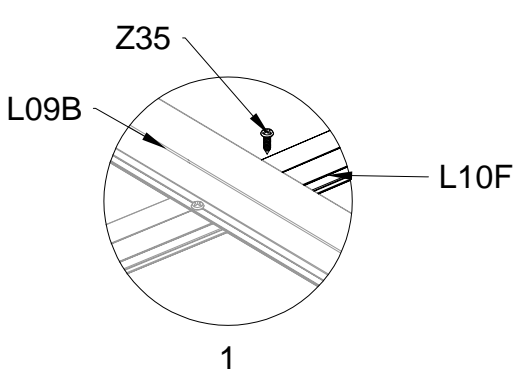

PART	NO	QTY
	A78	2
	Z32 M4.2X16	12

PART	NO	QTY
	J108	2

Silicone sealant is suggested for water proof(not provided).

Block 4 installation

PRODUCT SIZE(LxWxH):226x472x89cm

PART	NO	QTY
	L07A	1
	L08A	2
	L08B	1
	L09A	2
	L09B	1
	D324	14
	Z36	28
	M6X30	

PART	NO	QTY
	Y8	3

The direction of the white film surface
(face ground)

PART	NO	QTY
	Z35	6
	M5X12	

PART	NO	QTY
	L10E	2
	Z35	2
	M5X12	

PART	NO	QTY
	Y4	3

PART	NO	QTY
	Z35	6
	M5X12	

PART	NO	QTY
	L06A	1
	D327	1
	Z35 M5X12	4

PART	NO	QTY
	Z35	4
	M5X12	

PART	NO	QTY
	L10F	1
	Z35 M5X12	3

PART	NO	QTY
	Y5	1
	Y6	1

PART	NO	QTY
	Z35	5
	M5X12	

PART	NO	QTY
	Y12	1
	Y13	1
	A80	5

PART	NO	QTY
	L02M	1
	L02N	1
	L02O	1
	L02P	1
	L06B	1
	S66	24
	M6X20	