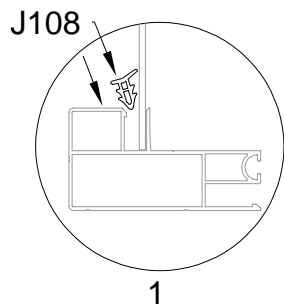

Block 2 installation

PRODUCT SIZE(LxWxH):226x442x64cm

PART	NO	QTY
	L08A	3
	L09A	4
	D324	14
	Z36	28
	M6X30	

PART	NO	QTY
	L02S	2
	L02T	2
	L03A	2
	S66	8
	M6X20	

PART	NO	QTY
	S66	4
	M6X20	

For reducing waist strain, we suggest to use 4 platforms when assembling(no provide).

PART	NO	QTY
	Z35	16
	M5X12	

PART	NO	QTY
	L10B	4
	Z35 M5X12	20

PART	NO	QTY
	Y2	6

PART	NO	QTY
	Z35	12
	M5X12	

PART	NO	QTY
	Y10	2
	A80	4

PART	NO	QTY
	L02E	1
	L02F	1
	L02G	1
	L02H	1
	S66	24
	M6X20	

PART	NO	QTY
	L01C	1
	L01D	1
	Z18	16
	M6X60	
	J111	16
	A88	4
	H140	4
	H141	8
	H142	4
	S60	8
	M6X16	
	M11	8
	M6	
	S68	4
	M10X55	
	M29	4
	M10	

PART	NO	QTY
	A78	2
	Z32 M4.2X16	12

PART	NO	QTY
	J108	2

Silicone sealant is suggested for water proof(not provided).

Block 3 installation

PRODUCT SIZE(LxWxH):226x457x77cm

PART	NO	QTY
	L08A	3
	L09A	4
	D324	14
	Z36	28
	M6X30	

PART	NO	QTY
	A78	2
	Z32 M4.2X16	12

PART	NO	QTY
	J108	2

Silicone sealant is suggested for water proof(not provided).

Block 4 installation

PRODUCT SIZE(LxWxH):226x472x89cm

PART	NO	QTY
	L07A	1
	L08A	2
	L08B	1
	L09A	2
	L09B	1
	D324	14
	Z36	28
	M6X30	