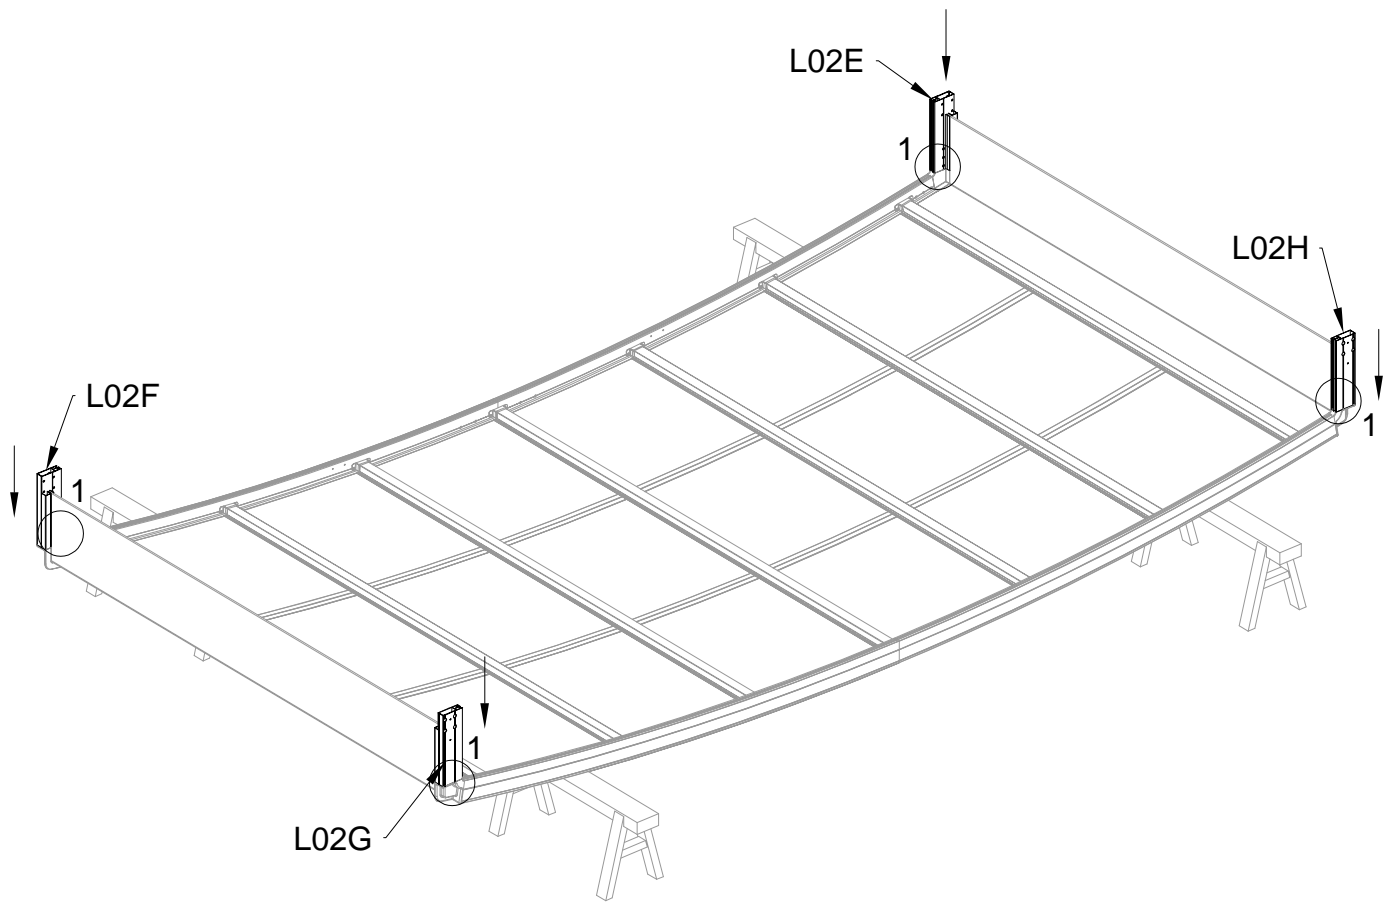

PART	NO	QTY
	L02E	1
	L02F	1
	L02G	1
	L02H	1
	S66	24
	M6X20