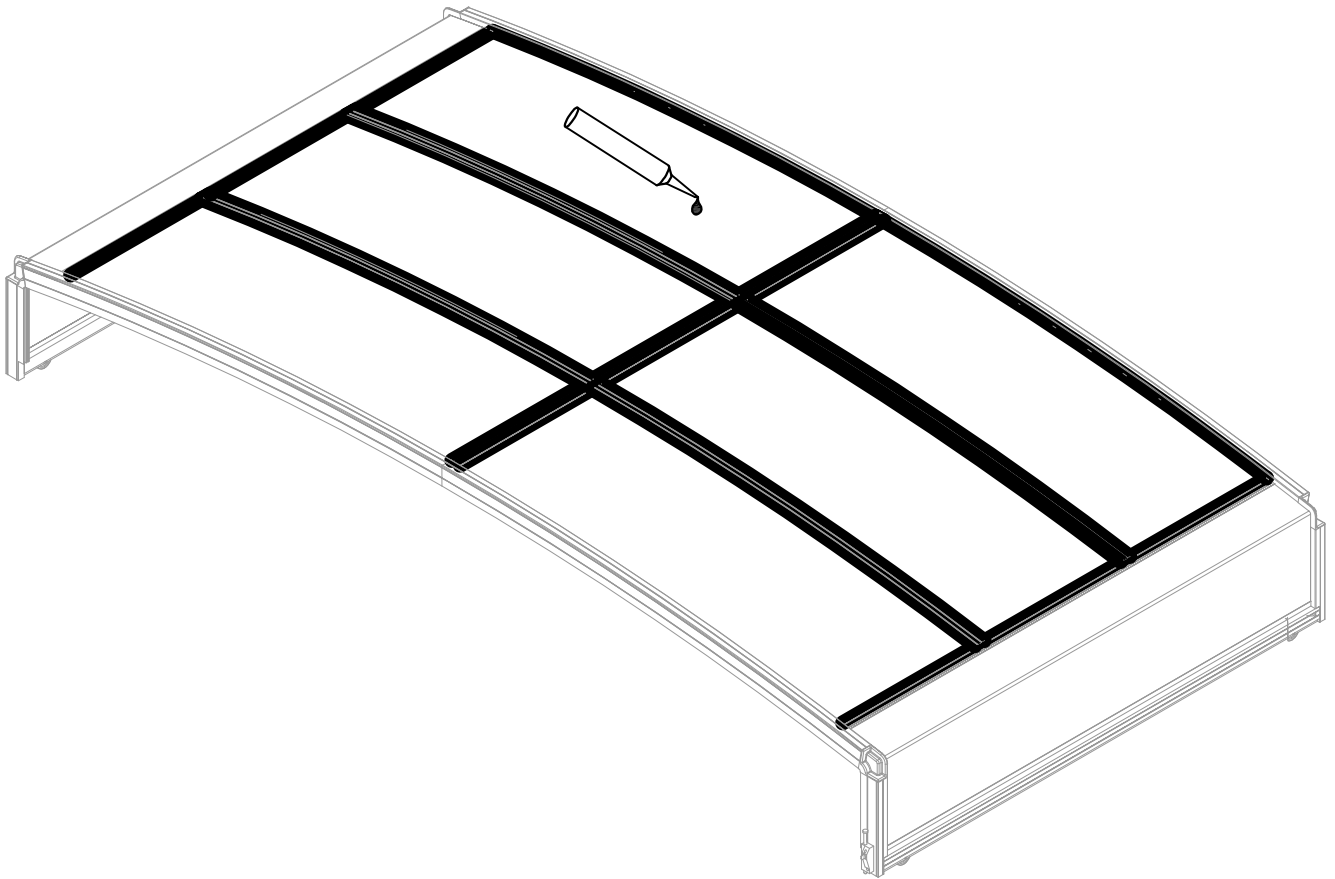

PART	NO	QTY
	A78	2
	Z32 M4.2X16	12

PART	NO	QTY
	J108	2

Silicone sealant is suggested for water proof(not provided).

Block 4 installation

PRODUCT SIZE(LxWxH):226x472x89cm

PART	NO	QTY
	L07A	1
	L08A	2
	L08B	1
	L09A	2
	L09B	1
	D324	14
	Z36	28
	M6X30	