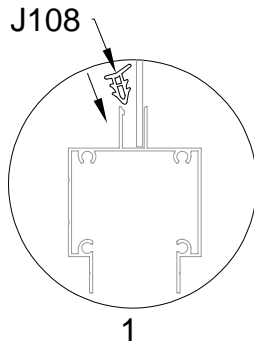

PART	NO	QTY
	A78	2
	Z32 M4.2X16	12

PART	NO	QTY
	J108	2

Silicone sealant is suggested for water proof(not provided).

Block 4 installation

PRODUCT SIZE(LxWxH):226x472x89cm

PART	NO	QTY
	L07A	1
	L08A	2
	L08B	1
	L09A	2
	L09B	1
	D324	14
	Z36	28
	M6X30	

PART	NO	QTY
	Z35	4
	M5X12	

PART	NO	QTY
	L10F	1
	Z35 M5X12	3

PART	NO	QTY
	Y5	1
	Y6	1

PART	NO	QTY
	Z35	5
	M5X12	

PART	NO	QTY
	Y12	1
	Y13	1
	A80	5

PART	NO	QTY
	L02M	1
	L02N	1
	L02O	1
	L02P	1
	L06B	1
	S66	24
	M6X20	

PART	NO	QTY
	L04G	1
	L04H	1
	D340	2
	Z35 M5X12	8

PART	NO	QTY
	Y18	1
	Y19	1
	Y20	1

PART	NO	QTY
	L04E	1
	L04F	1
	L05A	1
	D326	4
	S66	6
	M6X20	
	Z35	16
	M5X12	

PART	NO	QTY
	L01E	1
	L01F	1
	Z18	16
	M6X60	
	J111	16
	D327	1
	Z35	4
	M5X12	
	A88	2
	H140	4
	H141	8
	H142	4
	S60	4
	M6X16	
	M11	4
	M6	
	S68	4
	M10X55	
	M29	4
	M10	

PART	NO	QTY
	A78	2
	Z32 M4.2X16	12

PART	NO	QTY
	J108	2

PART	NO	QTY
	L14A	2
	J111	6
	Z35 M5X12	6

Silicone sealant is suggested for water proof(not provided).

Slide the door into L14A

PART	NO	QTY
	D13	4
	Z36 M6X30	8