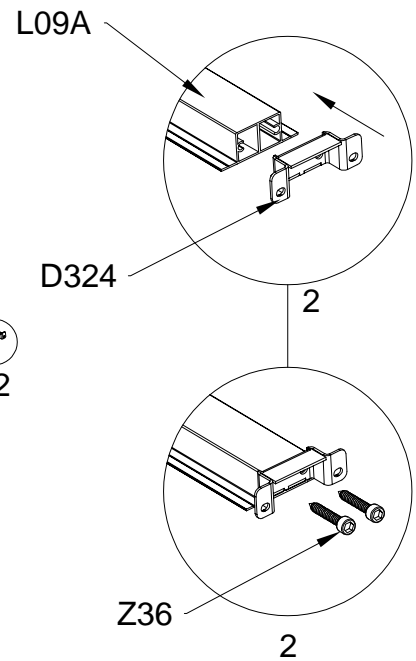

Door Assembly

Door Assembly

PART	NO	QTY
	L15A	2
	Z35	6
	M5X12	
	J108	1
	H132	1
	Z36	2
	M6X30	

Block 1 installation

PRODUCT SIZE(LxWxH):226x426x51cm

PART	NO	QTY
	L08A	3
	L09A	4
	D324	14
	Z36	28
	M6X30	

PART	NO	QTY
	L02Q	2
	L02R	2
	L03A	2
	S66	8
	M6X20	

PART	NO	QTY
	S66	4
	M6X20	

For reducing waist strain, we suggest to use 4 platforms when assembling(no provide).

PART	NO	QTY
	Z35	16
	M5X12	

PART	NO	QTY
	L10A	4
	Z35 M5X12	20

PART	NO	QTY
	Y1	6

When assembling polycarbonate, the surface with white film must face towards the sun.