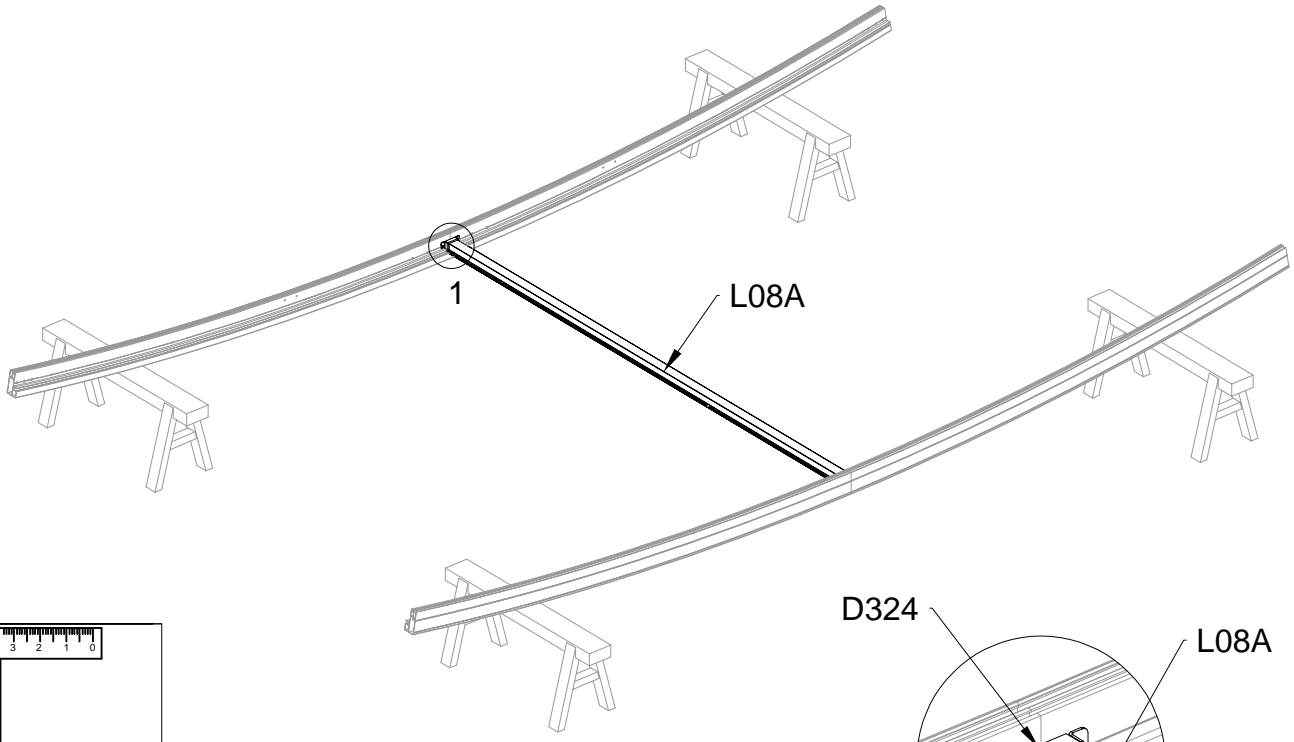

The face with decorative rib outside.

The wheels A88 must face outside

The wheels A88 must face outside

PART	NO	QTY
	A78	2
	Z32 M4.2X16	12

PART	NO	QTY
	J108	2

Silicone sealant is suggested for water proof(not provided).

Block 2 installation

PRODUCT SIZE(LxWxH):226x442x64cm

PART	NO	QTY
	L08A	3
	L09A	4
	D324	14
	Z36	28
	M6X30	

PART	NO	QTY
	L02S	2
	L02T	2
	L03A	2
	S66	8
	M6X20	

PART	NO	QTY
	S66	4
	M6X20	

For reducing waist strain, we suggest to use 4 platforms when assembling(no provide).

PART	NO	QTY
	A78	2
	Z32 M4.2X16	12

PART	NO	QTY
	J108	2

Silicone sealant is suggested for water proof(not provided).

Block 3 installation

PRODUCT SIZE(LxWxH):226x457x77cm

PART	NO	QTY
	L08A	3
	L09A	4
	D324	14
	Z36	28
	M6X30	