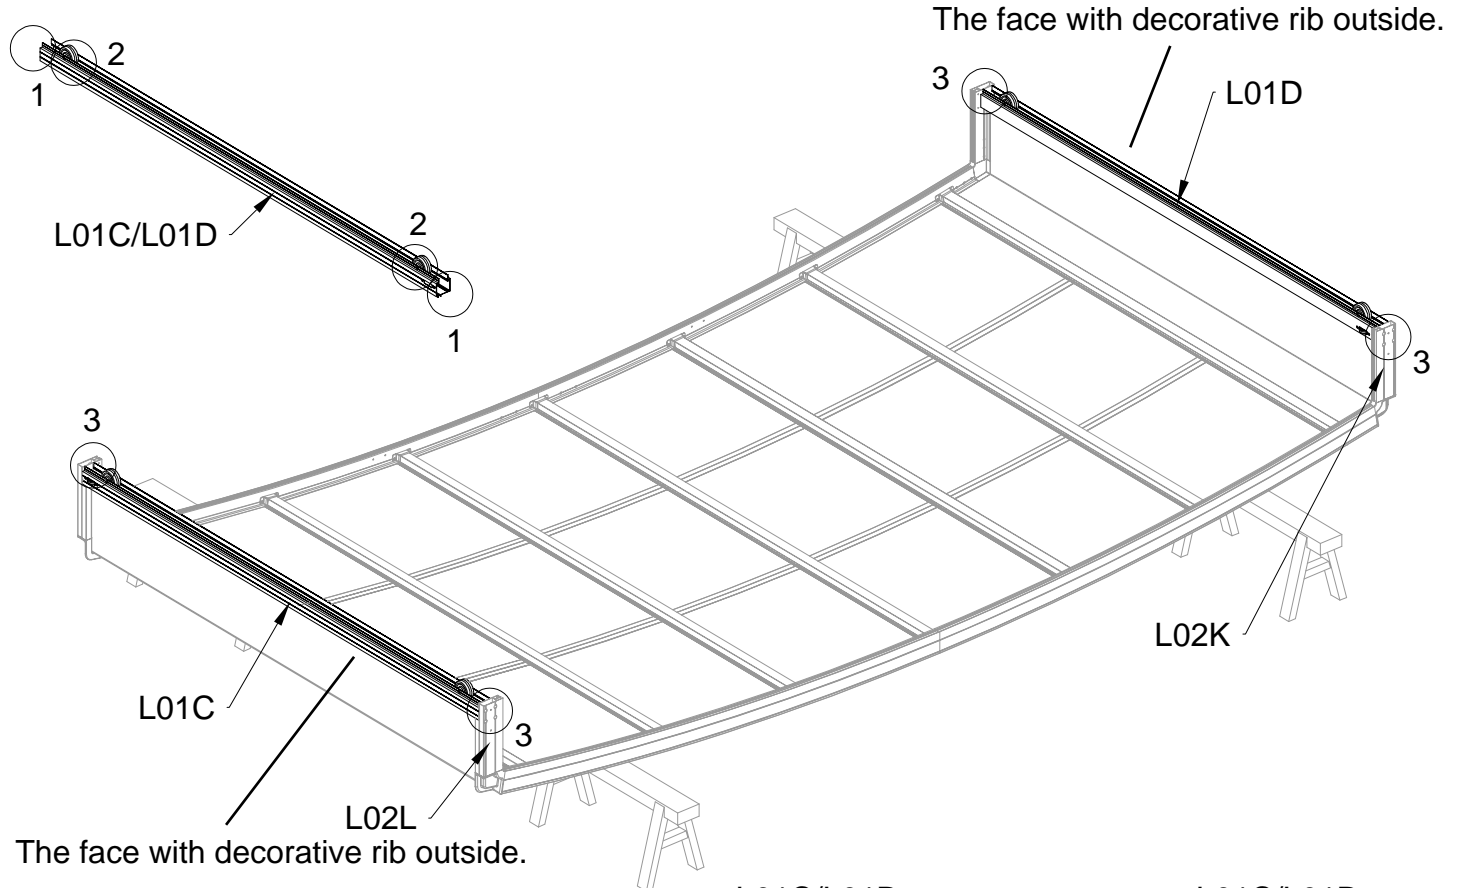

PART	NO	QTY
	A78	2
	Z32 M4.2X16	12

PART	NO	QTY
	J108	2

Silicone sealant is suggested for water proof(not provided).

Block 4 installation

PRODUCT SIZE(LxWxH):226x472x89cm

PART	NO	QTY
	L07A	1
	L08A	2
	L08B	1
	L09A	2
	L09B	1
	D324	14
	Z36	28
	M6X30	