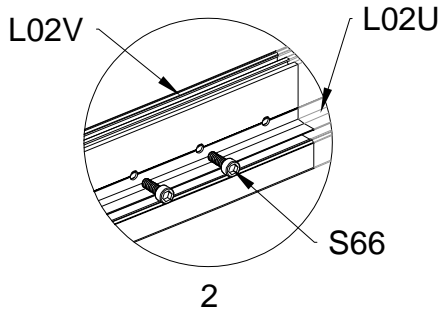

PART	NO	QTY
	L02U	2
	L02V	2
	L03A	2
	S66	8
	M6X20