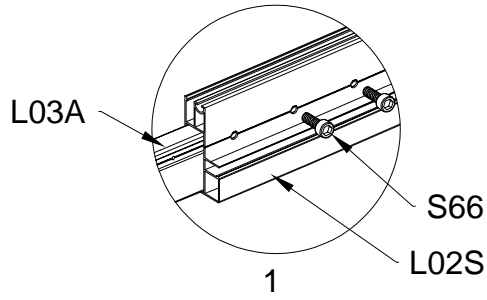

The face with decorative rib outside.

The wheels A88 must face outside

The wheels A88 must face outside

PART	NO	QTY
	A78	2
	Z32 M4.2X16	12

PART	NO	QTY
	J108	2

Silicone sealant is suggested for water proof(not provided).

Block 2 installation

PRODUCT SIZE(LxWxH):226x442x64cm

PART	NO	QTY
	L08A	3
	L09A	4
	D324	14
	Z36	28
	M6X30	

PART	NO	QTY
	L02S	2
	L02T	2
	L03A	2
	S66	8
	M6X20	

PART	NO	QTY
	S66	4
	M6X20	

For reducing waist strain, we suggest to use 4 platforms when assembling(no provide).

PART	NO	QTY
	A78	2
	Z32 M4.2X16	12

PART	NO	QTY
	J108	2

Silicone sealant is suggested for water proof(not provided).

Block 3 installation

PRODUCT SIZE(LxWxH):226x457x77cm

PART	NO	QTY
	L08A	3
	L09A	4
	D324	14
	Z36	28
	M6X30	