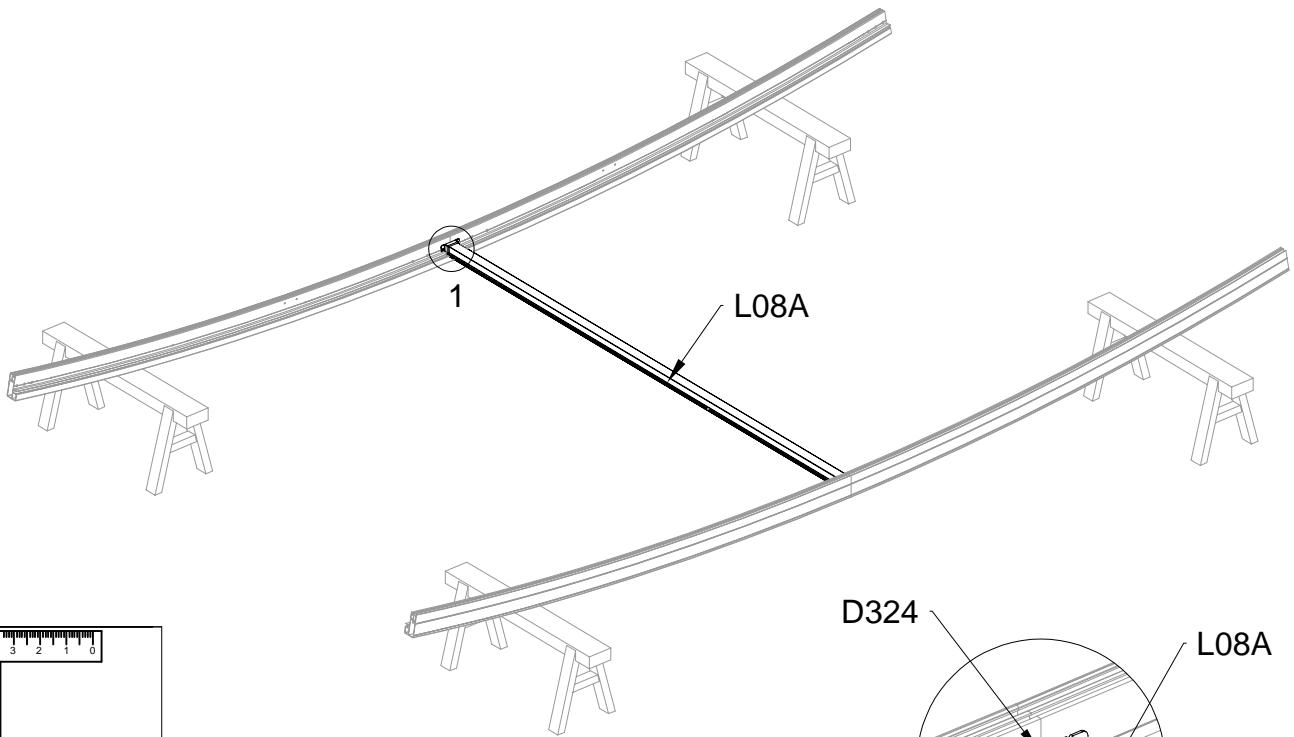

PART	NO	QTY
	A78	2
	Z32 M4.2X16	12

PART	NO	QTY
	J108	2

Silicone sealant is suggested for water proof(not provided).

Block 3 installation

PRODUCT SIZE(LxWxH):226x457x77cm

PART	NO	QTY
	L08A	3
	L09A	4
	D324	14
	Z36	28
	M6X30	

PART	NO	QTY
	L02U	2
	L02V	2
	L03A	2
	S66	8
	M6X20	

PART	NO	QTY
	S66	4
	M6X20	

For reducing waist strain, we suggest to use 4 platforms when assembling(no provide).

PART	NO	QTY
	Z35	16
	M5X12	

PART	NO	QTY
	L10C	4
	Z35 M5X12	20