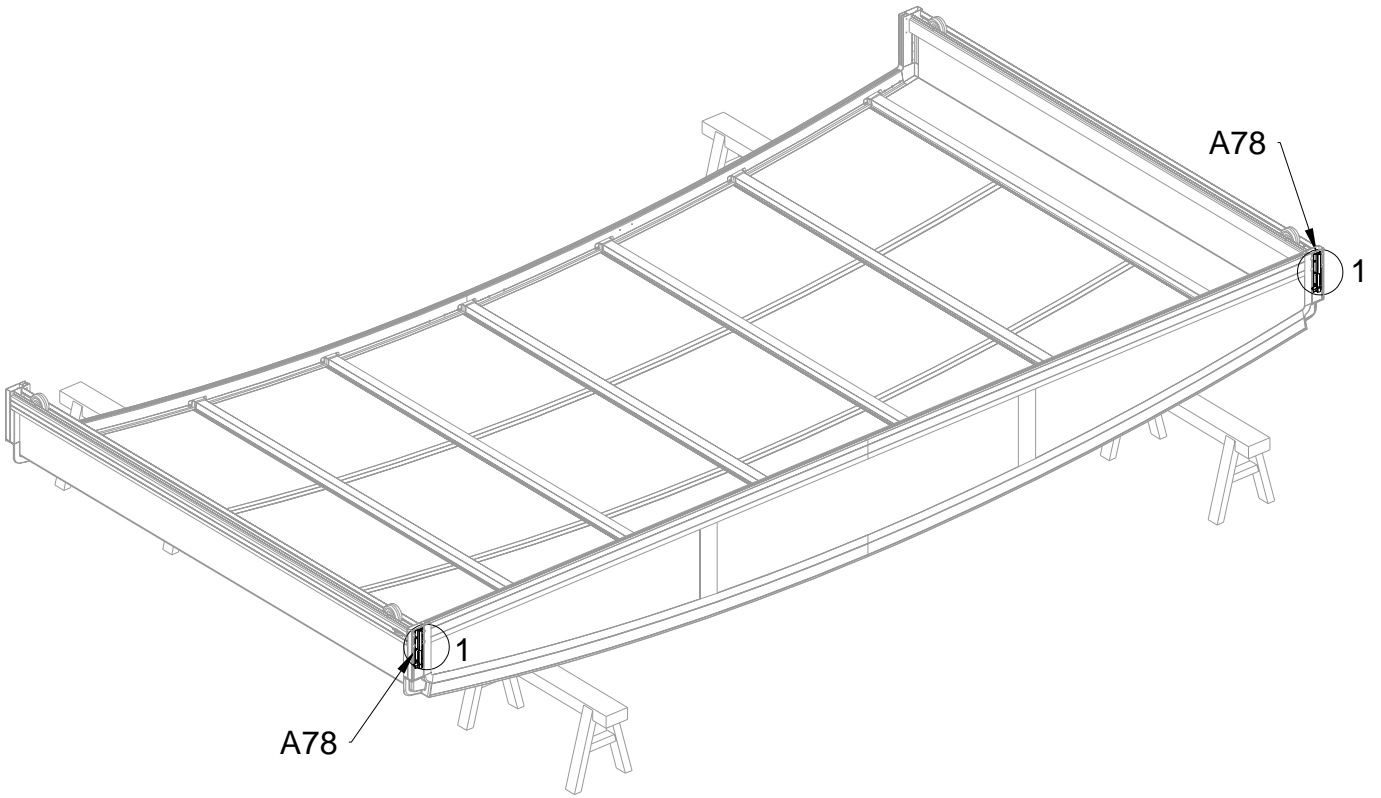

The face with decorative rib outside.

The wheels A88 must face outside

The wheels A88 must face outside

PART	NO	QTY
	A78	2
	Z32 M4.2X16	12

PART	NO	QTY
	J108	2

Silicone sealant is suggested for water proof(not provided).

Block 2 installation

PRODUCT SIZE(LxWxH):226x442x64cm

PART	NO	QTY
	L08A	3
	L09A	4
	D324	14
	Z36	28
	M6X30	

PART	NO	QTY
	L02S	2
	L02T	2
	L03A	2
	S66	8
	M6X20	

PART	NO	QTY
	S66	4
	M6X20	

For reducing waist strain, we suggest to use 4 platforms when assembling(no provide).