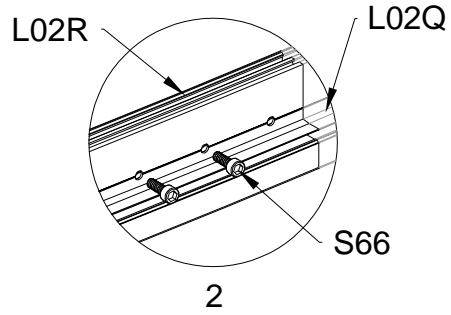

Door Assembly

Door Assembly

PART	NO	QTY
	L15A	2
	Z35	6
	M5X12	
	J108	1
	H132	1
	Z36	2
	M6X30	

Block 1 installation

PRODUCT SIZE(LxWxH):226x426x51cm

PART	NO	QTY
	L08A	3
	L09A	4
	D324	14
	Z36	28
	M6X30	

PART	NO	QTY
	L02Q	2
	L02R	2
	L03A	2
	S66	8
	M6X20	

PART	NO	QTY
	S66	4
	M6X20	

For reducing waist strain, we suggest to use 4 platforms when assembling(no provide).

PART	NO	QTY
	Z35	16
	M5X12	

PART	NO	QTY
	L10A	4
	Z35 M5X12	20

PART	NO	QTY
	Y1	6

When assembling polycarbonate, the surface with white film must face towards the sun.