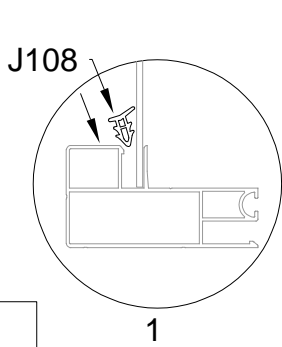

PART	NO	QTY
	A78	2
	Z32 M4.2X16	12

PART	NO	QTY
	J108	2

Silicone sealant is suggested for water proof(not provided).

Block 4 installation

PRODUCT SIZE(LxWxH):226x472x89cm

PART	NO	QTY
	L07A	1
	L08A	2
	L08B	1
	L09A	2
	L09B	1
	D324	14
	Z36	28
	M6X30	

PART	NO	QTY
	Z35	4
	M5X12	

PART	NO	QTY
	L10F	1
	Z35 M5X12	3

PART	NO	QTY
	Y5	1
	Y6	1

PART	NO	QTY
	Z35	5
	M5X12	

PART	NO	QTY
	Y12	1
	Y13	1
	A80	5

PART	NO	QTY
	L02M	1
	L02N	1
	L02O	1
	L02P	1
	L06B	1
	S66	24
	M6X20	

PART	NO	QTY
	L04G	1
	L04H	1
	D340	2
	Z35 M5X12	8

PART	NO	QTY
	Y18	1
	Y19	1
	Y20	1

PART	NO	QTY
	L04E	1
	L04F	1
	L05A	1
	D326	4
	S66	6
	M6X20	
	Z35	16
	M5X12	

PART	NO	QTY
	L01E	1
	L01F	1
	Z18	16
	M6X60	
	J111	16
	D327	1
	Z35	4
	M5X12	
	A88	2
	H140	4
	H141	8
	H142	4
	S60	4
	M6X16	
	M11	4
	M6	
	S68	4
	M10X55	
	M29	4
	M10	

PART	NO	QTY
	A78	2
	Z32 M4.2X16	12

PART	NO	QTY
	J108	2

PART	NO	QTY
	L14A	2
	J111	6
	Z35 M5X12	6

Silicone sealant is suggested for water proof(not provided).

Slide the door into L14A

PART	NO	QTY
	D13	4
	Z36 M6X30	8