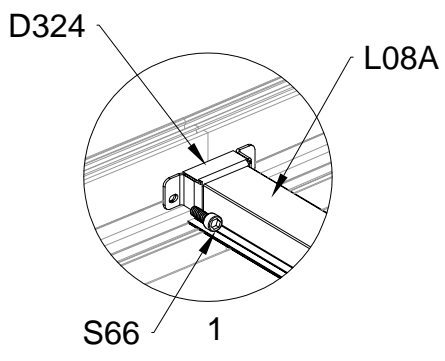

Block 2 installation

PRODUCT SIZE(LxWxH):226x442x64cm

PART	NO	QTY
	L08A	3
	L09A	4
	D324	14
	Z36	28
	M6X30	

PART	NO	QTY
	L02S	2
	L02T	2
	L03A	2
	S66	8
	M6X20	

PART	NO	QTY
	S66	4
	M6X20	

For reducing waist strain, we suggest to use 4 platforms when assembling(no provide).

PART	NO	QTY
	Z35	16
	M5X12	

PART	NO	QTY
	L10B	4
	Z35 M5X12	20

PART	NO	QTY
	Y2	6

PART	NO	QTY
	Z35	12
	M5X12	

PART	NO	QTY
	Y10	2
	A80	4

PART	NO	QTY
	L02E	1
	L02F	1
	L02G	1
	L02H	1
	S66	24
	M6X20	

PART	NO	QTY
	L01C	1
	L01D	1
	Z18	16
	M6X60	
	J111	16
	A88	4
	H140	4
	H141	8
	H142	4
	S60	8
	M6X16	
	M11	8
	M6	
	S68	4
	M10X55	
	M29	4
	M10	

PART	NO	QTY
	A78	2
	Z32 M4.2X16	12

PART	NO	QTY
	J108	2

Silicone sealant is suggested for water proof(not provided).

Block 3 installation

PRODUCT SIZE(LxWxH):226x457x77cm

PART	NO	QTY
	L08A	3
	L09A	4
	D324	14
	Z36	28
	M6X30	