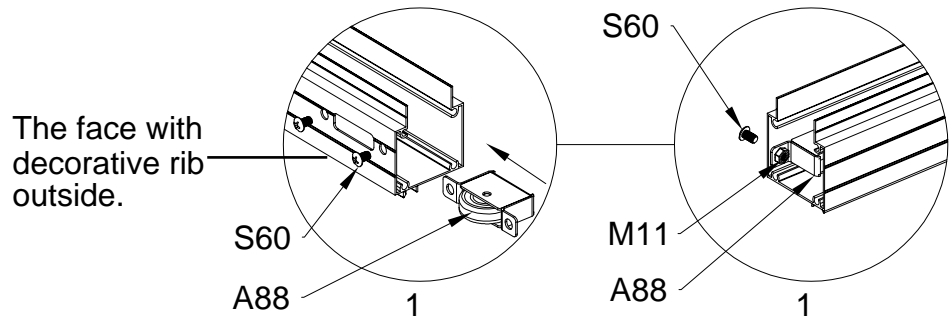

Block 2 installation

PRODUCT SIZE(LxWxH):226x442x64cm

PART	NO	QTY
	L08A	3
	L09A	4
	D324	14
	Z36	28
	M6X30	

PART	NO	QTY
	L02S	2
	L02T	2
	L03A	2
	S66	8
	M6X20	

PART	NO	QTY
	S66	4
	M6X20	

For reducing waist strain, we suggest to use 4 platforms when assembling(no provide).

PART	NO	QTY
	Z35	16
	M5X12	

PART	NO	QTY
	L10B	4
	Z35 M5X12	20

PART	NO	QTY
	Y2	6

PART	NO	QTY
	Z35	12
	M5X12	

PART	NO	QTY
	Y10	2
	A80	4

PART	NO	QTY
	L02E	1
	L02F	1
	L02G	1
	L02H	1
	S66	24
	M6X20	

PART	NO	QTY
	L01C	1
	L01D	1
	Z18	16
	M6X60	
	J111	16
	A88	4
	H140	4
	H141	8
	H142	4
	S60	8
	M6X16	
	M11	8
	M6	
	S68	4
	M10X55	
	M29	4
	M10	

PART	NO	QTY
	A78	2
	Z32 M4.2X16	12

PART	NO	QTY
	J108	2

Silicone sealant is suggested for water proof(not provided).

Block 3 installation

PRODUCT SIZE(LxWxH):226x457x77cm

PART	NO	QTY
	L08A	3
	L09A	4
	D324	14
	Z36	28
	M6X30	