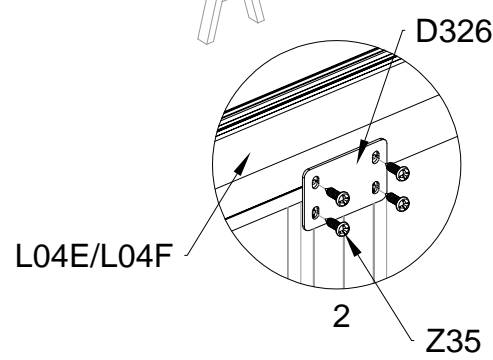

PART	NO	QTY
	L04E	1
	L04F	1
	L05A	1
	D326	4
	S66	6
	M6X20	
	Z35	16
	M5X12