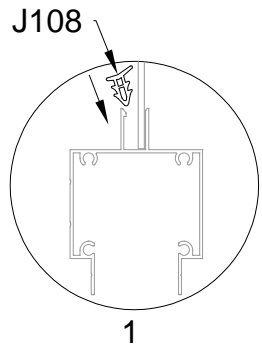

PART	NO	QTY
	A78	2
	Z32 M4.2X16	12

PART	NO	QTY
	J108	2

Silicone sealant is suggested for water proof(not provided).

Block 3 installation

PRODUCT SIZE(LxWxH):226x457x77cm

PART	NO	QTY
	L08A	3
	L09A	4
	D324	14
	Z36	28
	M6X30	

PART	NO	QTY
	L02U	2
	L02V	2
	L03A	2
	S66	8
	M6X20	

PART	NO	QTY
	S66	4
	M6X20	

For reducing waist strain, we suggest to use 4 platforms when assembling(no provide).

PART	NO	QTY
	Z35	16
	M5X12	

PART	NO	QTY
	L10C	4
	Z35 M5X12	20

PART	NO	QTY
	Y3	6

PART	NO	QTY
	Z35	12
	M5X12	

PART	NO	QTY
	Y11	2
	A80	4

PART	NO	QTY
	L02I	1
	L02J	1
	L02K	1
	L02L	1
	S66	24
	M6X20	

PART	NO	QTY
	L01C	1
	L01D	1
	Z18	16
	M6X60	
	J111	16
	A88	4
	H140	4
	H141	8
	H142	4
	S60	8
	M6X16	
	M11	8
	M6	
	S68	4
	M10X55	
	M29	4
	M10	

PART	NO	QTY
	A78	2
	Z32 M4.2X16	12

PART	NO	QTY
	J108	2

Silicone sealant is suggested for water proof(not provided).

Block 4 installation

PRODUCT SIZE(LxWxH):226x472x89cm

PART	NO	QTY
	L07A	1
	L08A	2
	L08B	1
	L09A	2
	L09B	1
	D324	14
	Z36	28
	M6X30	