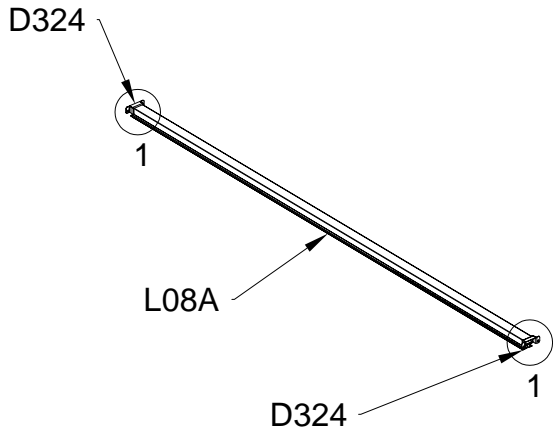

PART	NO	QTY
	Z35	16
	M5X12	

PART	NO	QTY
	L10B	4
	Z35 M5X12	20

PART	NO	QTY
	Y2	6

PART	NO	QTY
	Z35	12
	M5X12	

PART	NO	QTY
	Y10	2
	A80	4

PART	NO	QTY
	L02E	1
	L02F	1
	L02G	1
	L02H	1
	S66	24
	M6X20	

PART	NO	QTY
	L01C	1
	L01D	1
	Z18	16
	M6X60	
	J111	16
	A88	4
	H140	4
	H141	8
	H142	4
	S60	8
	M6X16	
	M11	8
	M6	
	S68	4
	M10X55	
	M29	4
	M10	

PART	NO	QTY
	A78	2
	Z32 M4.2X16	12

PART	NO	QTY
	J108	2

Silicone sealant is suggested for water proof(not provided).

Block 3 installation

PRODUCT SIZE(LxWxH):226x457x77cm

PART	NO	QTY
	L08A	3
	L09A	4
	D324	14
	Z36	28
	M6X30	

PART	NO	QTY
	L02U	2
	L02V	2
	L03A	2
	S66	8
	M6X20	

PART	NO	QTY
	S66	4
	M6X20	

For reducing waist strain, we suggest to use 4 platforms when assembling(no provide).

PART	NO	QTY
	Z35	16
	M5X12	

PART	NO	QTY
	L10C	4
	Z35 M5X12	20

PART	NO	QTY
	A78	2
	Z32 M4.2X16	12

PART	NO	QTY
	J108	2

Silicone sealant is suggested for water proof(not provided).

Block 4 installation

PRODUCT SIZE(LxWxH):226x472x89cm

PART	NO	QTY
	L07A	1
	L08A	2
	L08B	1
	L09A	2
	L09B	1
	D324	14
	Z36	28
	M6X30	