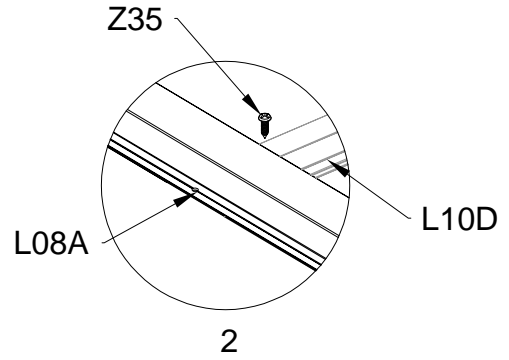

PART	NO	QTY
	Z35	6
	M5X12