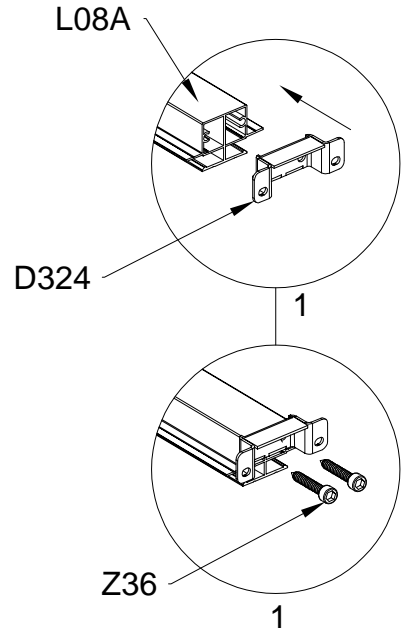

Assembly Instructions

MODEL:GC5408

PRODUCT SIZE(LxWxH):881x478x92cm

PLEASE READ CAREFULLY BEFORE ASSEMBLY

Assembly Instructions

1. Assembly Advice	Page 1
2. Parts List	Page 2-3
3. Door panel installation.....	Page 4- 8
4. Frame installation	Page 8- 78

Door Assembly

Door Assembly

PART	NO	QTY
	L15A	2
	Z35	6
	M5X12	
	J108	1
	H132	1
	Z36	2
	M6X30	

Block 1 installation

PRODUCT SIZE(LxWxH):226x426x51cm

PART	NO	QTY
	L08A	3
	L09A	4
	D324	14
	Z36	28
	M6X30	

PART	NO	QTY
	L02Q	2
	L02R	2
	L03A	2
	S66	8
	M6X20	

PART	NO	QTY
	S66	4
	M6X20	

For reducing waist strain, we suggest to use 4 platforms when assembling(no provide).

PART	NO	QTY
	Z35	16
	M5X12	

PART	NO	QTY
	L10A	4
	Z35 M5X12	20

PART	NO	QTY
	Y1	6

When assembling polycarbonate, the surface with white film must face towards the sun.