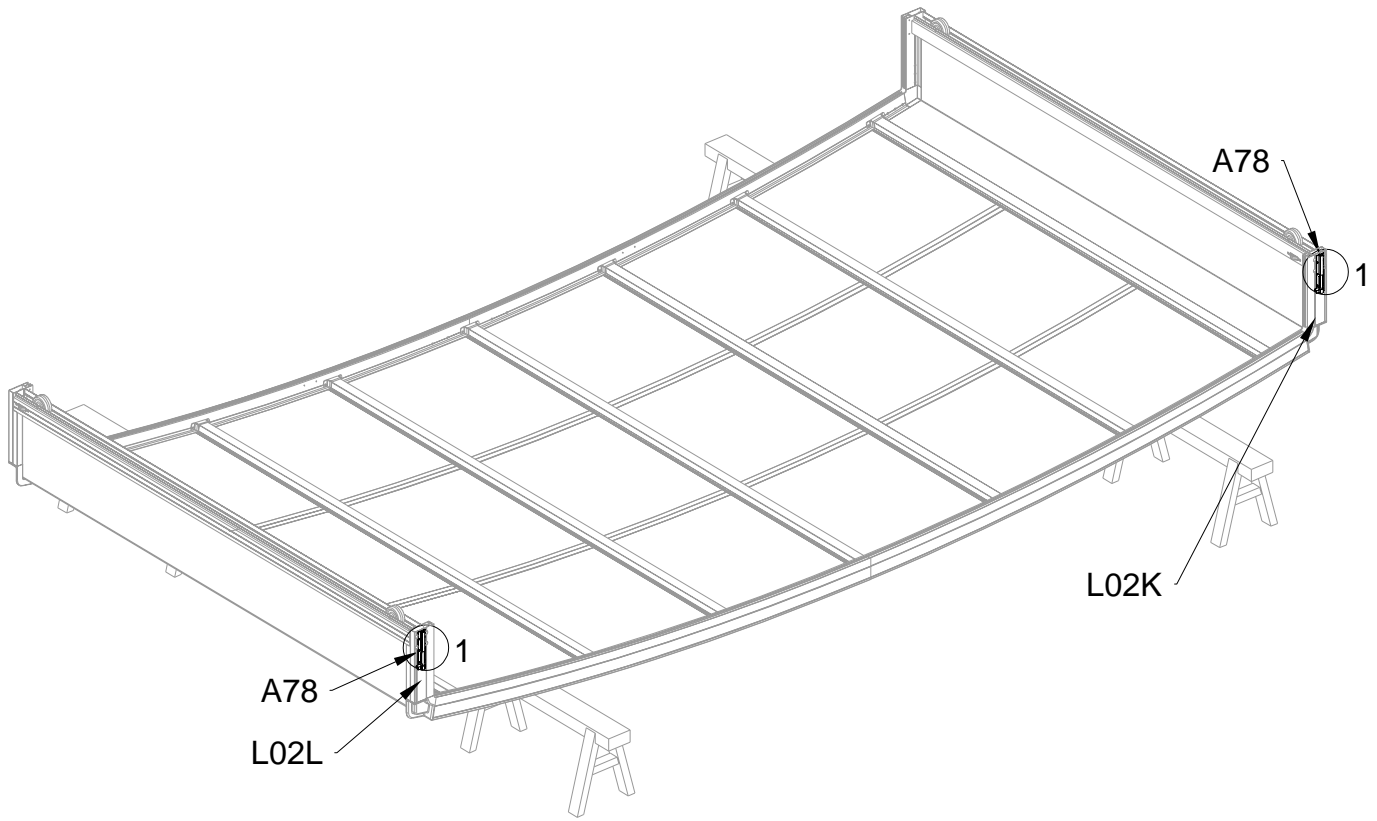

PART	NO	QTY
	A78	2
	Z32 M4.2X16	12

PART	NO	QTY
	J108	2

Silicone sealant is suggested for water proof(not provided).

Block 4 installation

PRODUCT SIZE(LxWxH):226x472x89cm

PART	NO	QTY
	L07A	1
	L08A	2
	L08B	1
	L09A	2
	L09B	1
	D324	14
	Z36	28
	M6X30	