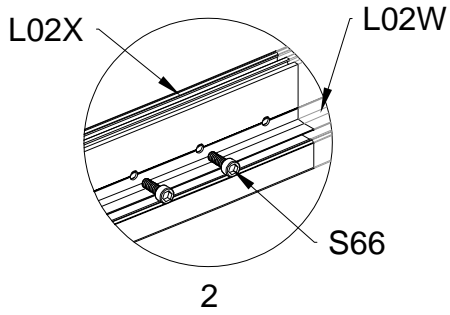

PART	NO	QTY
	L02W	2
	L02X	2
	L03A	2
	S66	8
	M6X20