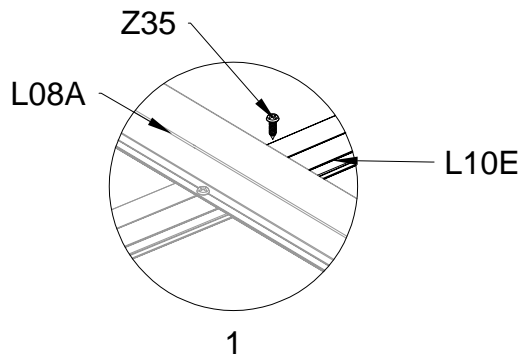

PART	NO	QTY
	A78	2
	Z32 M4.2X16	12

PART	NO	QTY
	J108	2

Silicone sealant is suggested for water proof(not provided).

Block 4 installation

PRODUCT SIZE(LxWxH):226x472x89cm

PART	NO	QTY
	L07A	1
	L08A	2
	L08B	1
	L09A	2
	L09B	1
	D324	14
	Z36	28
	M6X30	

PART	NO	QTY
	Y8	3

The direction of the white film surface
(face ground)

PART	NO	QTY
	Z35	6
	M5X12	

PART	NO	QTY
	L10E	2
	Z35	2
	M5X12	

PART	NO	QTY
	Y4	3

PART	NO	QTY
	Z35	6
	M5X12	

PART	NO	QTY
	L06A	1
	D327	1
	Z35 M5X12	4

PART	NO	QTY
	Z35	4
	M5X12	

PART	NO	QTY
	L10F	1
	Z35 M5X12	3

PART	NO	QTY
	Y5	1
	Y6	1

PART	NO	QTY
	Z35	5
	M5X12	

PART	NO	QTY
	Y12	1
	Y13	1
	A80	5

PART	NO	QTY
	L02M	1
	L02N	1
	L02O	1
	L02P	1
	L06B	1
	S66	24
	M6X20	