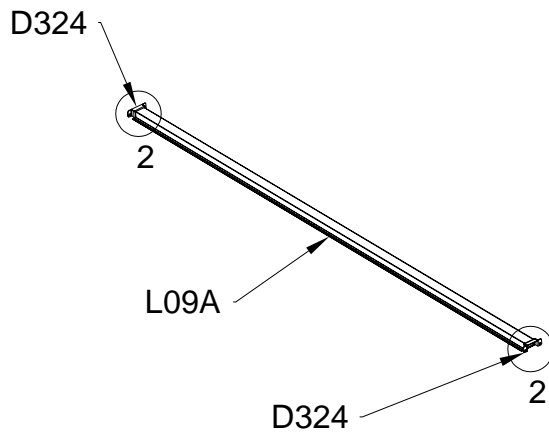

Door Assembly

Door Assembly

PART	NO	QTY
	L15A	2
	Z35	6
	M5X12	
	J108	1
	H132	1
	Z36	2
	M6X30	

Block 1 installation

PRODUCT SIZE(LxWxH):226x426x51cm

PART	NO	QTY
	L08A	3
	L09A	4
	D324	14
	Z36	28
	M6X30	

PART	NO	QTY
	L02Q	2
	L02R	2
	L03A	2
	S66	8
	M6X20	

PART	NO	QTY
	S66	4
	M6X20	

For reducing waist strain, we suggest to use 4 platforms when assembling(no provide).

PART	NO	QTY
	Z35	16
	M5X12	

PART	NO	QTY
	L10A	4
	Z35 M5X12	20

PART	NO	QTY
	Y1	6

When assembling polycarbonate, the surface with white film must face towards the sun.