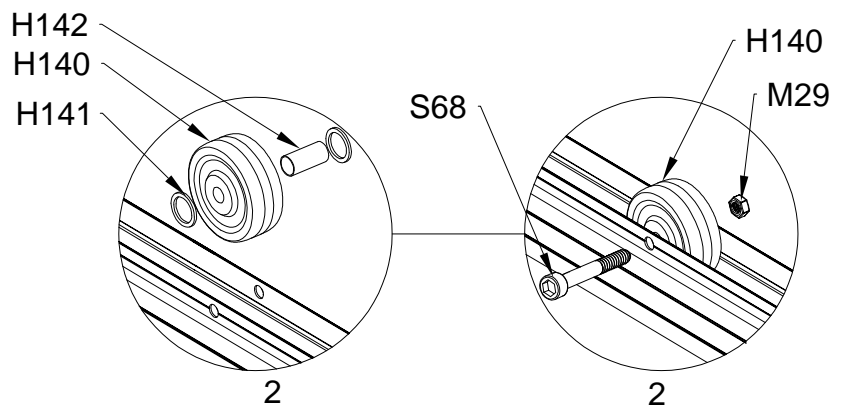

PART	NO	QTY
	Y3	6

PART	NO	QTY
	Z35	12
	M5X12	

PART	NO	QTY
	Y11	2
	A80	4

PART	NO	QTY
	L02I	1
	L02J	1
	L02K	1
	L02L	1
	S66	24
	M6X20	

PART	NO	QTY
	L01C	1
	L01D	1
	Z18	16
	M6X60	
	J111	16
	A88	4
	H140	4
	H141	8
	H142	4
	S60	8
	M6X16	
	M11	8
	M6	
	S68	4
	M10X55	
	M29	4
	M10	

PART	NO	QTY
	A78	2
	Z32 M4.2X16	12

PART	NO	QTY
	J108	2

Silicone sealant is suggested for water proof(not provided).

Block 4 installation

PRODUCT SIZE(LxWxH):226x472x89cm

PART	NO	QTY
	L07A	1
	L08A	2
	L08B	1
	L09A	2
	L09B	1
	D324	14
	Z36	28
	M6X30	