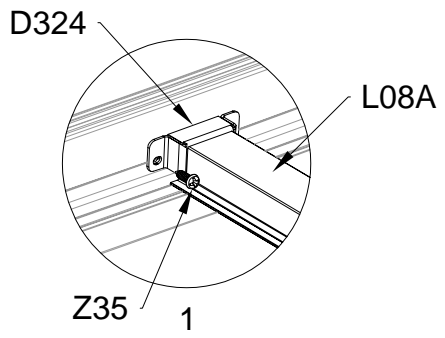

PART	NO	QTY
	A78	2
	Z32 M4.2X16	12

PART	NO	QTY
	J108	2

Silicone sealant is suggested for water proof(not provided).

Block 3 installation

PRODUCT SIZE(LxWxH):226x457x77cm

PART	NO	QTY
	L08A	3
	L09A	4
	D324	14
	Z36	28
	M6X30	

PART	NO	QTY
	L02U	2
	L02V	2
	L03A	2
	S66	8
	M6X20	

PART	NO	QTY
	S66	4
	M6X20	

For reducing waist strain, we suggest to use 4 platforms when assembling(no provide).

PART	NO	QTY
	Z35	16
	M5X12	

PART	NO	QTY
	L10C	4
	Z35 M5X12	20

PART	NO	QTY
	Y3	6

PART	NO	QTY
	Z35	12
	M5X12	

PART	NO	QTY
	Y11	2
	A80	4

PART	NO	QTY
	L02I	1
	L02J	1
	L02K	1
	L02L	1
	S66	24
	M6X20	

PART	NO	QTY
	L01C	1
	L01D	1
	Z18	16
	M6X60	
	J111	16
	A88	4
	H140	4
	H141	8
	H142	4
	S60	8
	M6X16	
	M11	8
	M6	
	S68	4
	M10X55	
	M29	4
	M10	

PART	NO	QTY
	A78	2
	Z32 M4.2X16	12

PART	NO	QTY
	J108	2

Silicone sealant is suggested for water proof(not provided).

Block 4 installation

PRODUCT SIZE(LxWxH):226x472x89cm

PART	NO	QTY
	L07A	1
	L08A	2
	L08B	1
	L09A	2
	L09B	1
	D324	14
	Z36	28
	M6X30	