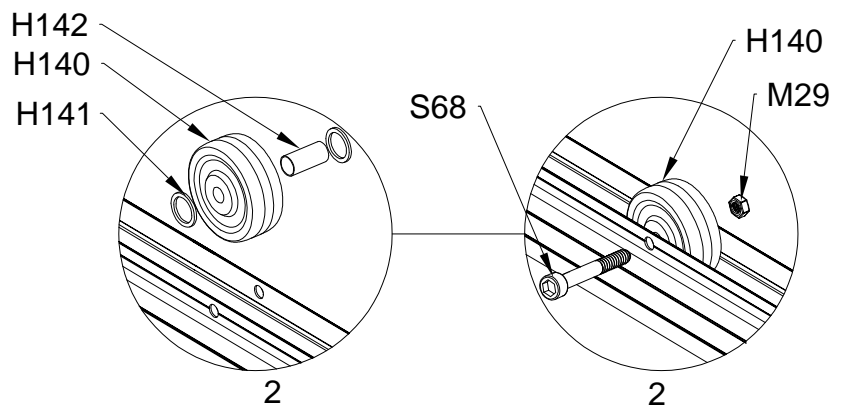

Block 2 installation

PRODUCT SIZE(LxWxH):226x442x64cm

PART	NO	QTY
	L08A	3
	L09A	4
	D324	14
	Z36	28
	M6X30	

PART	NO	QTY
	L02S	2
	L02T	2
	L03A	2
	S66	8
	M6X20	

PART	NO	QTY
	S66	4
	M6X20	

For reducing waist strain, we suggest to use 4 platforms when assembling(no provide).

PART	NO	QTY
	Z35	16
	M5X12	

PART	NO	QTY
	L10B	4
	Z35 M5X12	20

PART	NO	QTY
	Y2	6

PART	NO	QTY
	Z35	12
	M5X12	

PART	NO	QTY
	Y10	2
	A80	4

PART	NO	QTY
	L02E	1
	L02F	1
	L02G	1
	L02H	1
	S66	24
	M6X20	

PART	NO	QTY
	L01C	1
	L01D	1
	Z18	16
	M6X60	
	J111	16
	A88	4
	H140	4
	H141	8
	H142	4
	S60	8
	M6X16	
	M11	8
	M6	
	S68	4
	M10X55	
	M29	4
	M10	

PART	NO	QTY
	A78	2
	Z32 M4.2X16	12

PART	NO	QTY
	J108	2

Silicone sealant is suggested for water proof(not provided).

Block 3 installation

PRODUCT SIZE(LxWxH):226x457x77cm

PART	NO	QTY
	L08A	3
	L09A	4
	D324	14
	Z36	28
	M6X30	