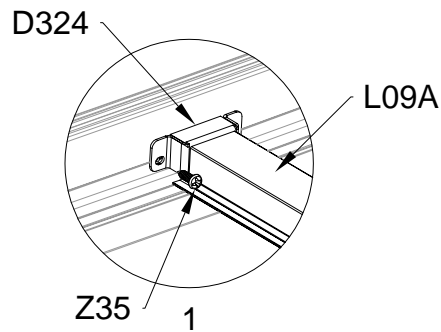

PART	NO	QTY
	A78	2
	Z32 M4.2X16	12

PART	NO	QTY
	J108	2

Silicone sealant is suggested for water proof(not provided).

Block 3 installation

PRODUCT SIZE(LxWxH):226x457x77cm

PART	NO	QTY
	L08A	3
	L09A	4
	D324	14
	Z36	28
	M6X30	

PART	NO	QTY
	L02U	2
	L02V	2
	L03A	2
	S66	8
	M6X20	

PART	NO	QTY
	S66	4
	M6X20	

For reducing waist strain, we suggest to use 4 platforms when assembling(no provide).

PART	NO	QTY
	Z35	16
	M5X12	

PART	NO	QTY
	L10C	4
	Z35 M5X12	20

PART	NO	QTY
	Y3	6

PART	NO	QTY
	Z35	12
	M5X12	

PART	NO	QTY
	Y11	2
	A80	4

PART	NO	QTY
	L02I	1
	L02J	1
	L02K	1
	L02L	1
	S66	24
	M6X20	

PART	NO	QTY
	L01C	1
	L01D	1
	Z18	16
	M6X60	
	J111	16
	A88	4
	H140	4
	H141	8
	H142	4
	S60	8
	M6X16	
	M11	8
	M6	
	S68	4
	M10X55	
	M29	4
	M10	

PART	NO	QTY
	A78	2
	Z32 M4.2X16	12

PART	NO	QTY
	J108	2

Silicone sealant is suggested for water proof(not provided).

Block 4 installation

PRODUCT SIZE(LxWxH):226x472x89cm

PART	NO	QTY
	L07A	1
	L08A	2
	L08B	1
	L09A	2
	L09B	1
	D324	14
	Z36	28
	M6X30	