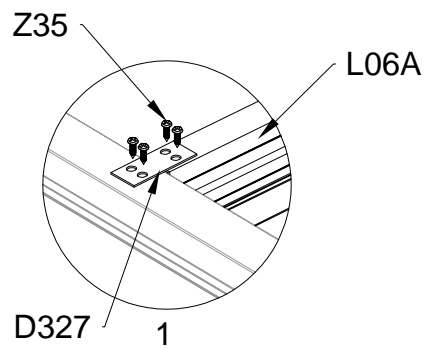

PART	NO	QTY
	A78	2
	Z32 M4.2X16	12

PART	NO	QTY
	J108	2

Silicone sealant is suggested for water proof(not provided).

Block 4 installation

PRODUCT SIZE(LxWxH):226x472x89cm

PART	NO	QTY
	L07A	1
	L08A	2
	L08B	1
	L09A	2
	L09B	1
	D324	14
	Z36	28
	M6X30	

PART	NO	QTY
	Y8	3

The direction of the white film surface
(face ground)

PART	NO	QTY
	Z35	6
	M5X12	

PART	NO	QTY
	L10E	2
	Z35	2
	M5X12	

PART	NO	QTY
	Y4	3

PART	NO	QTY
	Z35	6
	M5X12	

PART	NO	QTY
	L06A	1
	D327	1
	Z35 M5X12	4