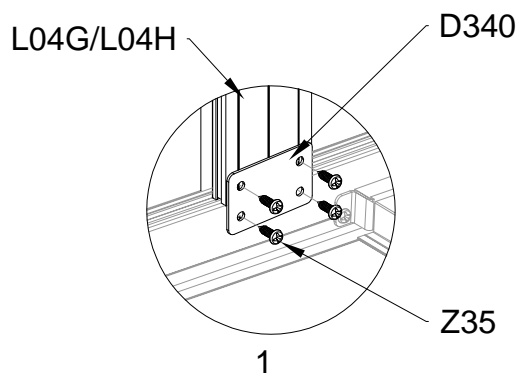

PART	NO	QTY
	L04G	1
	L04H	1
	D340	2
	Z35 M5X12	8