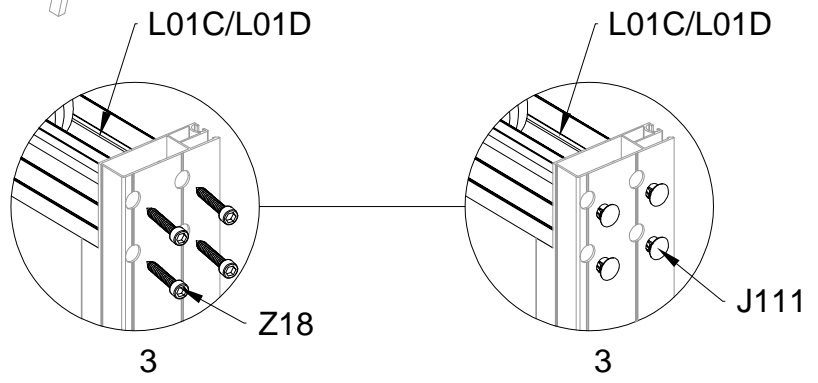

PART	NO	QTY
	Y3	6

PART	NO	QTY
	Z35	12
	M5X12	

PART	NO	QTY
	Y11	2
	A80	4

PART	NO	QTY
	L02I	1
	L02J	1
	L02K	1
	L02L	1
	S66	24
	M6X20	

PART	NO	QTY
	L01C	1
	L01D	1
	Z18	16
	M6X60	
	J111	16
	A88	4
	H140	4
	H141	8
	H142	4
	S60	8
	M6X16	
	M11	8
	M6	
	S68	4
	M10X55	
	M29	4
	M10	

PART	NO	QTY
	A78	2
	Z32 M4.2X16	12

PART	NO	QTY
	J108	2

Silicone sealant is suggested for water proof(not provided).

Block 4 installation

PRODUCT SIZE(LxWxH):226x472x89cm

PART	NO	QTY
	L07A	1
	L08A	2
	L08B	1
	L09A	2
	L09B	1
	D324	14
	Z36	28
	M6X30	