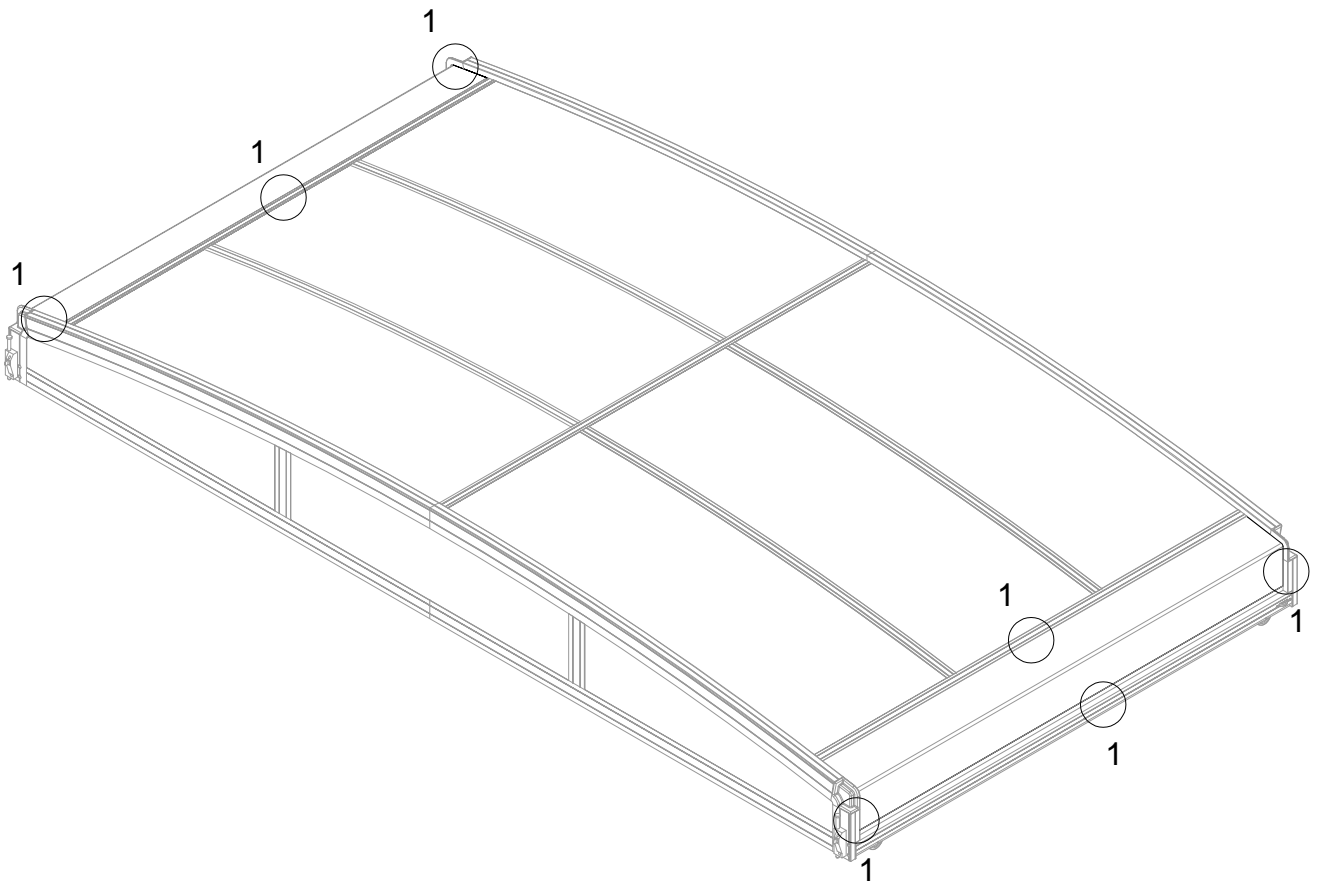

The face with decorative rib outside.

The wheels A88 must face outside

The wheels A88 must face outside

PART	NO	QTY
	A78	2
	Z32 M4.2X16	12

PART	NO	QTY
	J108	2

Silicone sealant is suggested for water proof(not provided).

Block 2 installation

PRODUCT SIZE(LxWxH):226x442x64cm

PART	NO	QTY
	L08A	3
	L09A	4
	D324	14
	Z36	28
	M6X30	

PART	NO	QTY
	L02S	2
	L02T	2
	L03A	2
	S66	8
	M6X20	

PART	NO	QTY
	S66	4
	M6X20	

For reducing waist strain, we suggest to use 4 platforms when assembling(no provide).