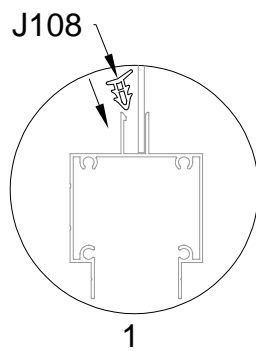

Block 2 installation

PRODUCT SIZE(LxWxH):226x442x64cm

PART	NO	QTY
	L08A	3
	L09A	4
	D324	14
	Z36	28
	M6X30	

PART	NO	QTY
	L02S	2
	L02T	2
	L03A	2
	S66	8
	M6X20	

PART	NO	QTY
	S66	4
	M6X20	

For reducing waist strain, we suggest to use 4 platforms when assembling(no provide).

PART	NO	QTY
	Z35	16
	M5X12	

PART	NO	QTY
	L10B	4
	Z35 M5X12	20

PART	NO	QTY
	Y2	6

PART	NO	QTY
	Z35	12
	M5X12	

PART	NO	QTY
	Y10	2
	A80	4

PART	NO	QTY
	L02E	1
	L02F	1
	L02G	1
	L02H	1
	S66	24
	M6X20	

PART	NO	QTY
	L01C	1
	L01D	1
	Z18	16
	M6X60	
	J111	16
	A88	4
	H140	4
	H141	8
	H142	4
	S60	8
	M6X16	
	M11	8
	M6	
	S68	4
	M10X55	
	M29	4
	M10	

PART	NO	QTY
	A78	2
	Z32 M4.2X16	12

PART	NO	QTY
	J108	2

Silicone sealant is suggested for water proof(not provided).

Block 3 installation

PRODUCT SIZE(LxWxH):226x457x77cm

PART	NO	QTY
	L08A	3
	L09A	4
	D324	14
	Z36	28
	M6X30	

PART	NO	QTY
	A78	2
	Z32 M4.2X16	12

PART	NO	QTY
	J108	2

Silicone sealant is suggested for water proof(not provided).

Block 4 installation

PRODUCT SIZE(LxWxH):226x472x89cm

PART	NO	QTY
	L07A	1
	L08A	2
	L08B	1
	L09A	2
	L09B	1
	D324	14
	Z36	28
	M6X30	