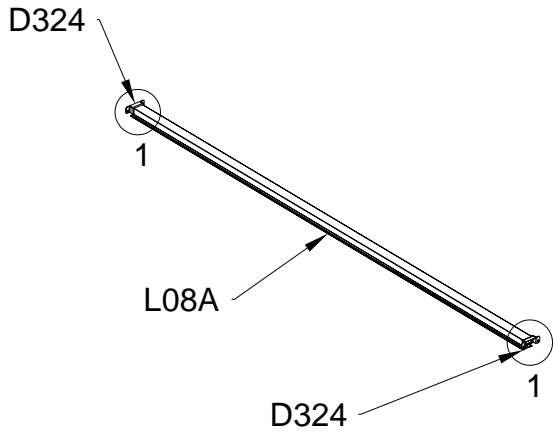

Door Assembly

Door Assembly

PART	NO	QTY
	L15A	2
	Z35	6
	M5X12	
	J108	1
	H132	1
	Z36	2
	M6X30	

Block 1 installation

PRODUCT SIZE(LxWxH):226x426x51cm

PART	NO	QTY
	L08A	3
	L09A	4
	D324	14
	Z36	28
	M6X30	

PART	NO	QTY
	L02Q	2
	L02R	2
	L03A	2
	S66	8
	M6X20	

PART	NO	QTY
	S66	4
	M6X20	

For reducing waist strain, we suggest to use 4 platforms when assembling(no provide).

PART	NO	QTY
	Z35	16
	M5X12	

PART	NO	QTY
	L10A	4
	Z35 M5X12	20

PART	NO	QTY
	Y1	6

When assembling polycarbonate, the surface with white film must face towards the sun.