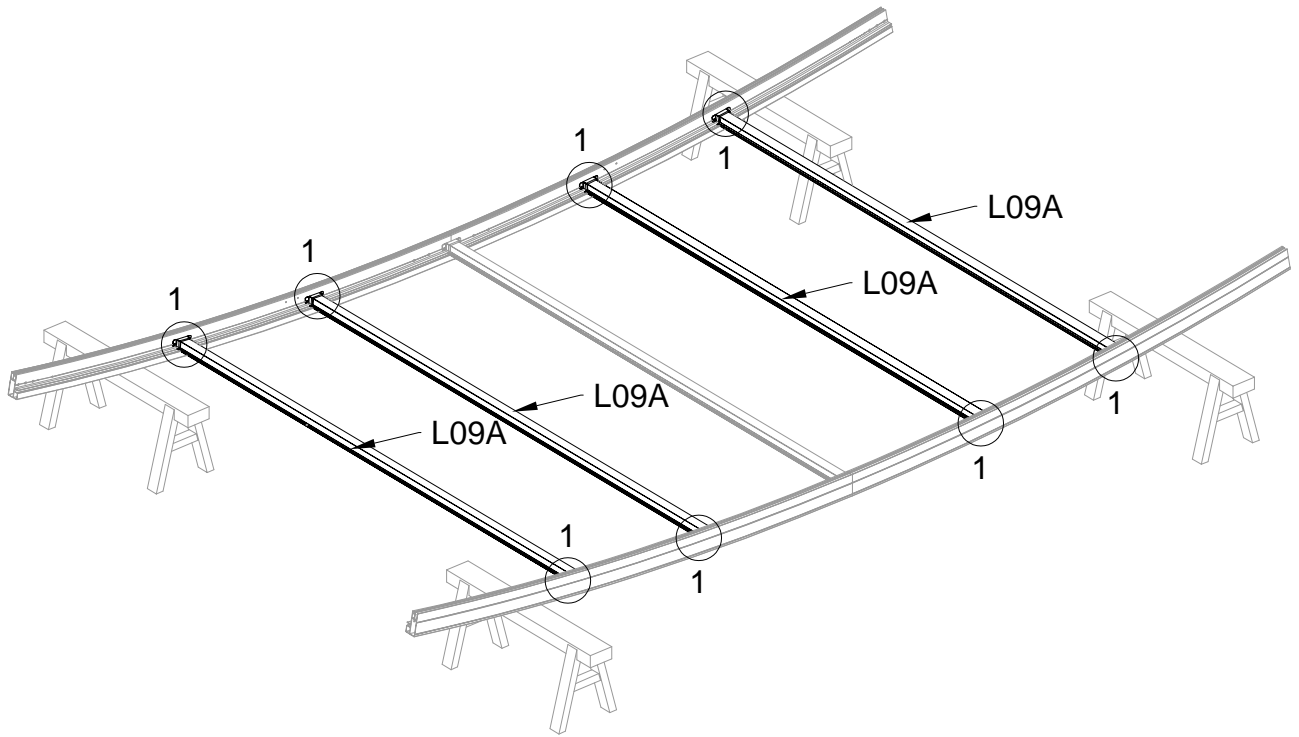

Door Assembly

Door Assembly

PART	NO	QTY
	L15A	2
	Z35	6
	M5X12	
	J108	1
	H132	1
	Z36	2
	M6X30	

Block 1 installation

PRODUCT SIZE(LxWxH):226x426x51cm

PART	NO	QTY
	L08A	3
	L09A	4
	D324	14
	Z36	28
	M6X30	

PART	NO	QTY
	L02Q	2
	L02R	2
	L03A	2
	S66	8
	M6X20	

PART	NO	QTY
	S66	4
	M6X20	

For reducing waist strain, we suggest to use 4 platforms when assembling(no provide).

PART	NO	QTY
	Z35	16
	M5X12	

PART	NO	QTY
	L10A	4
	Z35 M5X12	20

PART	NO	QTY
	Y1	6

When assembling polycarbonate, the surface with white film must face towards the sun.