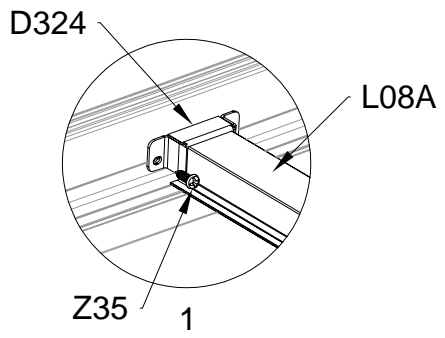

PART	NO	QTY
	Z35	12
	M5X12