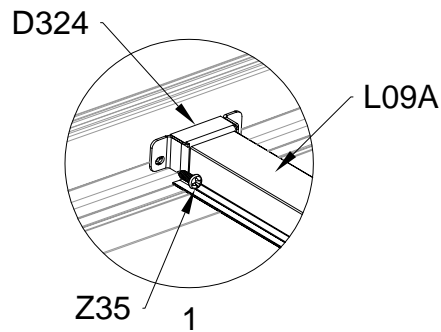

The face with decorative rib outside.

The wheels A88 must face outside

The wheels A88 must face outside

PART	NO	QTY
	A78	2
	Z32 M4.2X16	12

PART	NO	QTY
	J108	2

Silicone sealant is suggested for water proof(not provided).

Block 2 installation

PRODUCT SIZE(LxWxH):226x442x64cm

PART	NO	QTY
	L08A	3
	L09A	4
	D324	14
	Z36	28
	M6X30	

PART	NO	QTY
	L02S	2
	L02T	2
	L03A	2
	S66	8
	M6X20	

PART	NO	QTY
	S66	4
	M6X20	

For reducing waist strain, we suggest to use 4 platforms when assembling(no provide).

PART	NO	QTY
	Z35	16
	M5X12	

PART	NO	QTY
	L10B	4
	Z35 M5X12	20

PART	NO	QTY
	Y2	6

PART	NO	QTY
	Z35	12
	M5X12	

PART	NO	QTY
	Y10	2
	A80	4

PART	NO	QTY
	L02E	1
	L02F	1
	L02G	1
	L02H	1
	S66	24
	M6X20	

PART	NO	QTY
	L01C	1
	L01D	1
	Z18	16
	M6X60	
	J111	16
	A88	4
	H140	4
	H141	8
	H142	4
	S60	8
	M6X16	
	M11	8
	M6	
	S68	4
	M10X55	
	M29	4
	M10	

PART	NO	QTY
	A78	2
	Z32 M4.2X16	12

PART	NO	QTY
	J108	2

Silicone sealant is suggested for water proof(not provided).

Block 3 installation

PRODUCT SIZE(LxWxH):226x457x77cm

PART	NO	QTY
	L08A	3
	L09A	4
	D324	14
	Z36	28
	M6X30	