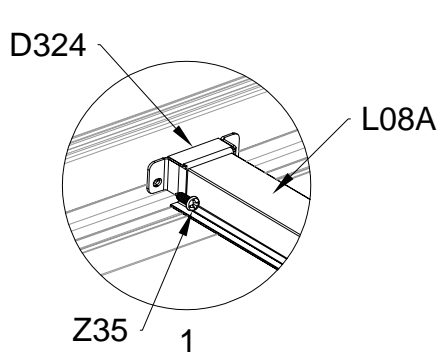

PART	NO	QTY
	Z35	6
	M5X12