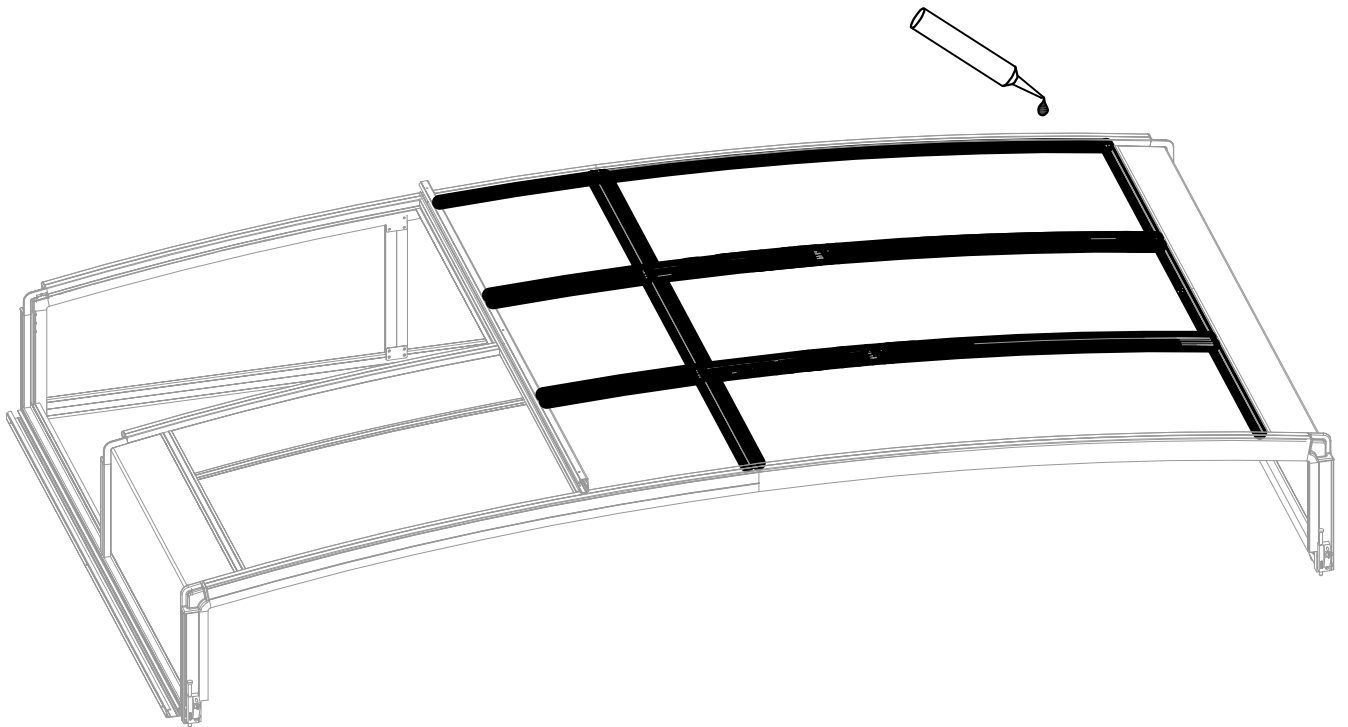

PART	NO	QTY
	A78	2
	Z32 M4.2X16	12

PART	NO	QTY
	J108	2

PART	NO	QTY
	L14A	2
	J111	6
	Z35 M5X12	6

Silicone sealant is suggested for water proof(not provided).

Slide the door into L14A

PART	NO	QTY
	D13	4
	Z36 M6X30	8