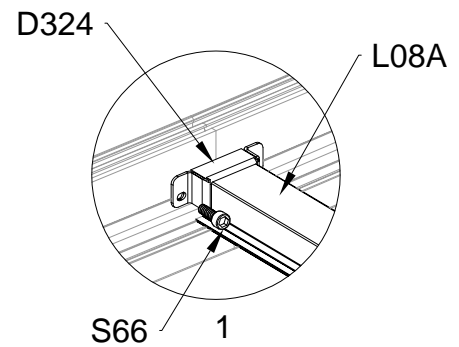

PART	NO	QTY
	S66	4
	M6X20	

For reducing waist strain, we suggest to use 4 platforms when assembling(no provide).