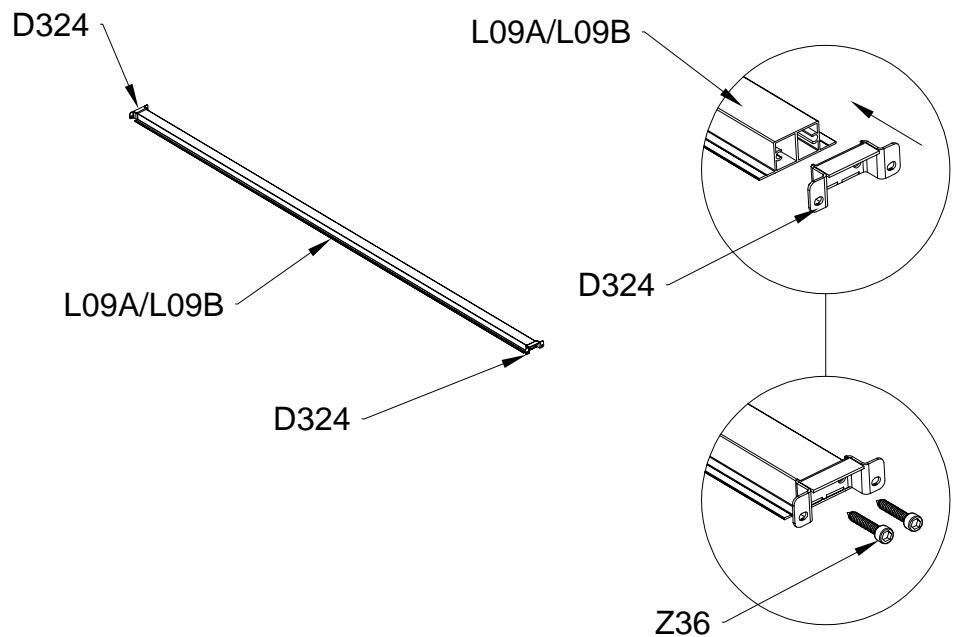

PART	NO	QTY
	Y3	6

PART	NO	QTY
	Z35	12
	M5X12	

PART	NO	QTY
	Y11	2
	A80	4

PART	NO	QTY
	L02I	1
	L02J	1
	L02K	1
	L02L	1
	S66	24
	M6X20	

PART	NO	QTY
	L01C	1
	L01D	1
	Z18	16
	M6X60	
	J111	16
	A88	4
	H140	4
	H141	8
	H142	4
	S60	8
	M6X16	
	M11	8
	M6	
	S68	4
	M10X55	
	M29	4
	M10	

PART	NO	QTY
	A78	2
	Z32 M4.2X16	12

PART	NO	QTY
	J108	2

Silicone sealant is suggested for water proof(not provided).

Block 4 installation

PRODUCT SIZE(LxWxH):226x472x89cm

PART	NO	QTY
	L07A	1
	L08A	2
	L08B	1
	L09A	2
	L09B	1
	D324	14
	Z36	28
	M6X30	

PART	NO	QTY
	L02W	2
	L02X	2
	L03A	2
	S66	8
	M6X20	

PART	NO	QTY
	S66	4
	M6X20	

For reducing waist strain, we suggest to use 4 platforms when assembling(no provide).

PART	NO	QTY
	Z35	8
	M5X12	

PART	NO	QTY
	L10D	2
	Z35 M5X12	10