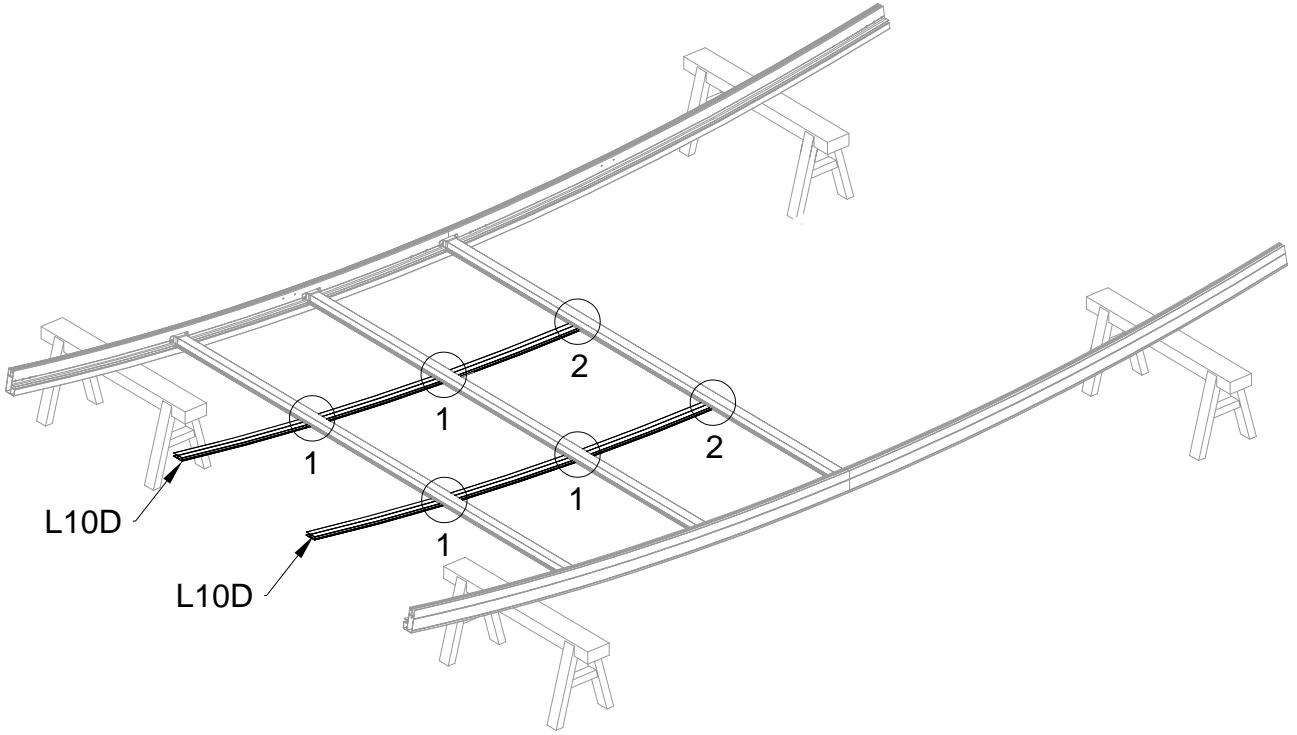

PART	NO	QTY
	A78	2
	Z32 M4.2X16	12

PART	NO	QTY
	J108	2

Silicone sealant is suggested for water proof(not provided).

Block 4 installation

PRODUCT SIZE(LxWxH):226x472x89cm

PART	NO	QTY
	L07A	1
	L08A	2
	L08B	1
	L09A	2
	L09B	1
	D324	14
	Z36	28
	M6X30	

PART	NO	QTY
	L02W	2
	L02X	2
	L03A	2
	S66	8
	M6X20	

PART	NO	QTY
	S66	4
	M6X20	

For reducing waist strain, we suggest to use 4 platforms when assembling(no provide).

PART	NO	QTY
	Z35	8
	M5X12	

PART	NO	QTY
	L10D	2
	Z35 M5X12	10