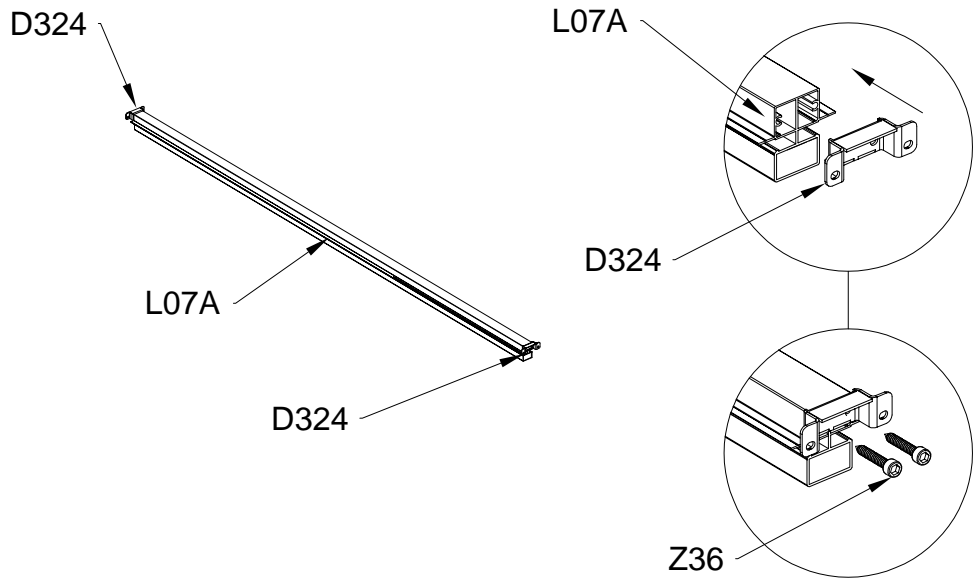

PART	NO	QTY
	Y3	6

PART	NO	QTY
	Z35	12
	M5X12	

PART	NO	QTY
	Y11	2
	A80	4

PART	NO	QTY
	L02I	1
	L02J	1
	L02K	1
	L02L	1
	S66	24
	M6X20	

PART	NO	QTY
	L01C	1
	L01D	1
	Z18	16
	M6X60	
	J111	16
	A88	4
	H140	4
	H141	8
	H142	4
	S60	8
	M6X16	
	M11	8
	M6	
	S68	4
	M10X55	
	M29	4
	M10	

PART	NO	QTY
	A78	2
	Z32 M4.2X16	12

PART	NO	QTY
	J108	2

Silicone sealant is suggested for water proof(not provided).

Block 4 installation

PRODUCT SIZE(LxWxH):226x472x89cm

PART	NO	QTY
	L07A	1
	L08A	2
	L08B	1
	L09A	2
	L09B	1
	D324	14
	Z36	28
	M6X30	

PART	NO	QTY
	L02W	2
	L02X	2
	L03A	2
	S66	8
	M6X20	

PART	NO	QTY
	S66	4
	M6X20	

For reducing waist strain, we suggest to use 4 platforms when assembling(no provide).

PART	NO	QTY
	Z35	8
	M5X12	

PART	NO	QTY
	L10D	2
	Z35 M5X12	10