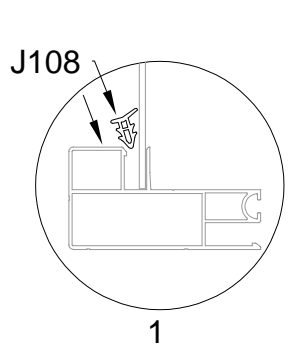

PART	NO	QTY
	A78	2
	Z32 M4.2X16	12

PART	NO	QTY
	J108	2

Silicone sealant is suggested for water proof(not provided).

Block 3 installation

PRODUCT SIZE(LxWxH):226x457x77cm

PART	NO	QTY
	L08A	3
	L09A	4
	D324	14
	Z36	28
	M6X30	

PART	NO	QTY
	Y3	6

PART	NO	QTY
	Z35	12
	M5X12	

PART	NO	QTY
	Y11	2
	A80	4

PART	NO	QTY
	L02I	1
	L02J	1
	L02K	1
	L02L	1
	S66	24
	M6X20	

PART	NO	QTY
	L01C	1
	L01D	1
	Z18	16
	M6X60	
	J111	16
	A88	4
	H140	4
	H141	8
	H142	4
	S60	8
	M6X16	
	M11	8
	M6	
	S68	4
	M10X55	
	M29	4
	M10	

PART	NO	QTY
	A78	2
	Z32 M4.2X16	12

PART	NO	QTY
	J108	2

Silicone sealant is suggested for water proof(not provided).

Block 4 installation

PRODUCT SIZE(LxWxH):226x472x89cm

PART	NO	QTY
	L07A	1
	L08A	2
	L08B	1
	L09A	2
	L09B	1
	D324	14
	Z36	28
	M6X30	