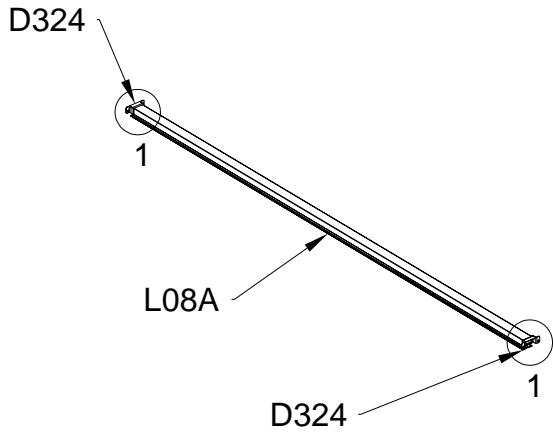

PART	NO	QTY
	L04A	1
	L04B	1
	L05A	1
	D326	4
	S66	6
	M6X20	
	Z35	16
	M5X12	

PART	NO	QTY
	L01A	1
	L01B	1
	Z18	16
	M6X60	
	J111	16
	A88	2
	H140	4
	H141	8
	H142	4
	S60	4
	M6X16	
	M11	4
	M6	4
	S68	4
	M10X55	
	M29	4
	M10	

The face with decorative rib outside.

The wheels A88 must face outside

The wheels A88 must face outside

PART	NO	QTY
	A78	2
	Z32 M4.2X16	12

PART	NO	QTY
	J108	2

Silicone sealant is suggested for water proof(not provided).

Block 2 installation

PRODUCT SIZE(LxWxH):226x442x64cm

PART	NO	QTY
	L08A	3
	L09A	4
	D324	14
	Z36	28
	M6X30	

PART	NO	QTY
	L02S	2
	L02T	2
	L03A	2
	S66	8
	M6X20	

PART	NO	QTY
	S66	4
	M6X20	

For reducing waist strain, we suggest to use 4 platforms when assembling(no provide).

PART	NO	QTY
	Z35	16
	M5X12	

PART	NO	QTY
	L10B	4
	Z35 M5X12	20

PART	NO	QTY
	Y2	6

PART	NO	QTY
	Z35	12
	M5X12	

PART	NO	QTY
	Y10	2
	A80	4

PART	NO	QTY
	L02E	1
	L02F	1
	L02G	1
	L02H	1
	S66	24
	M6X20	

PART	NO	QTY
	L01C	1
	L01D	1
	Z18	16
	M6X60	
	J111	16
	A88	4
	H140	4
	H141	8
	H142	4
	S60	8
	M6X16	
	M11	8
	M6	
	S68	4
	M10X55	
	M29	4
	M10	