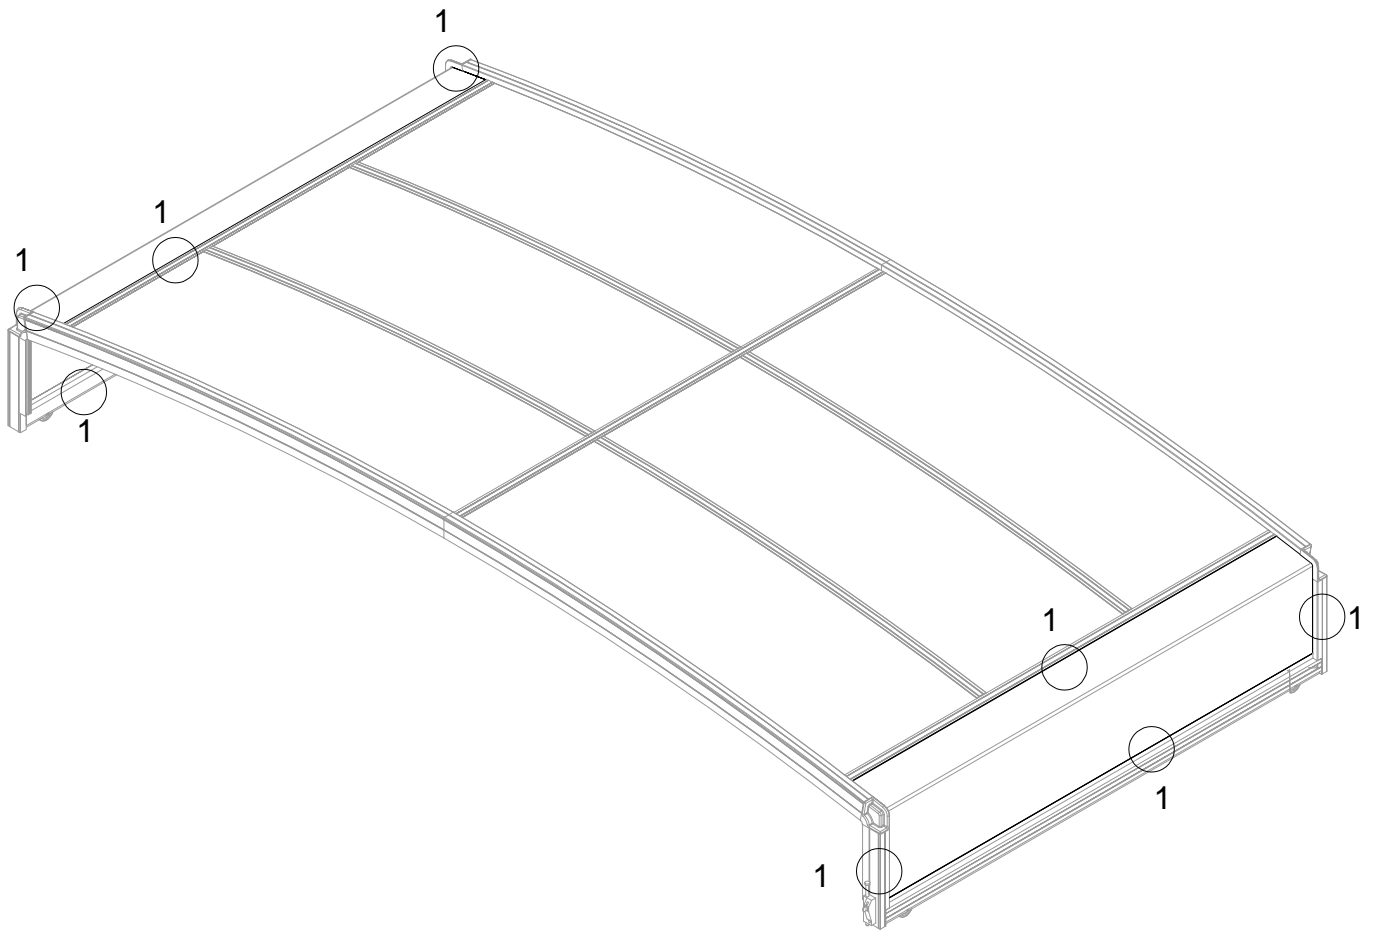

PART	NO	QTY
	Y3	6

PART	NO	QTY
	Z35	12
	M5X12	

PART	NO	QTY
	Y11	2
	A80	4

PART	NO	QTY
	L02I	1
	L02J	1
	L02K	1
	L02L	1
	S66	24
	M6X20	

PART	NO	QTY
	L01C	1
	L01D	1
	Z18	16
	M6X60	
	J111	16
	A88	4
	H140	4
	H141	8
	H142	4
	S60	8
	M6X16	
	M11	8
	M6	
	S68	4
	M10X55	
	M29	4
	M10	

PART	NO	QTY
	A78	2
	Z32 M4.2X16	12

PART	NO	QTY
	J108	2

Silicone sealant is suggested for water proof(not provided).

Block 4 installation

PRODUCT SIZE(LxWxH):226x472x89cm

PART	NO	QTY
	L07A	1
	L08A	2
	L08B	1
	L09A	2
	L09B	1
	D324	14
	Z36	28
	M6X30	