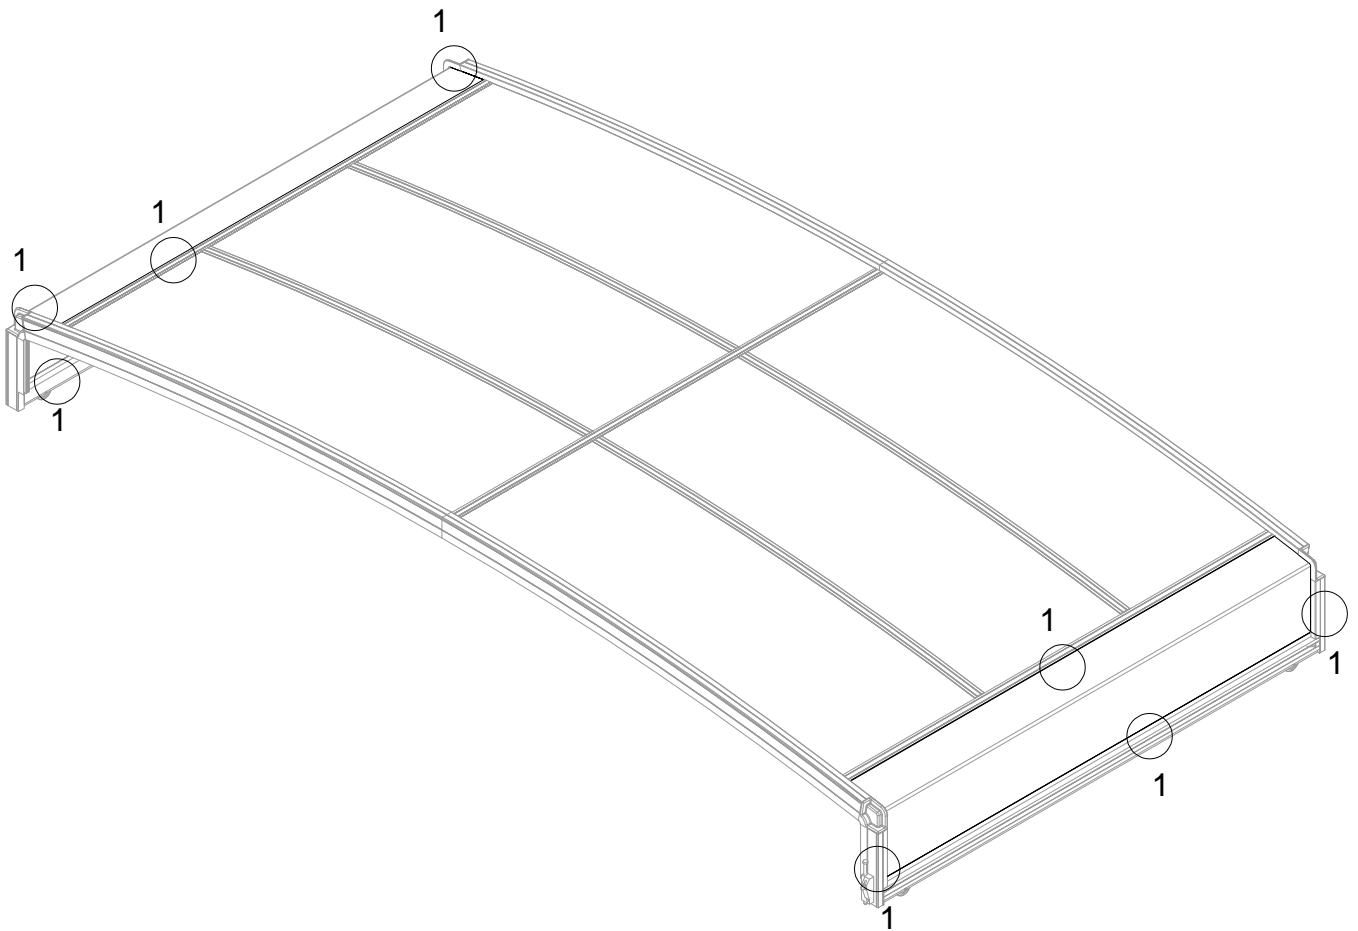

PART	NO	QTY
	Z35	16
	M5X12	

PART	NO	QTY
	L10B	4
	Z35 M5X12	20

PART	NO	QTY
	Y2	6

PART	NO	QTY
	Z35	12
	M5X12	

PART	NO	QTY
	Y10	2
	A80	4

PART	NO	QTY
	L02E	1
	L02F	1
	L02G	1
	L02H	1
	S66	24
	M6X20	

PART	NO	QTY
	L01C	1
	L01D	1
	Z18	16
	M6X60	
	J111	16
	A88	4
	H140	4
	H141	8
	H142	4
	S60	8
	M6X16	
	M11	8
	M6	
	S68	4
	M10X55	
	M29	4
	M10	

PART	NO	QTY
	A78	2
	Z32 M4.2X16	12

PART	NO	QTY
	J108	2

Silicone sealant is suggested for water proof(not provided).

Block 3 installation

PRODUCT SIZE(LxWxH):226x457x77cm

PART	NO	QTY
	L08A	3
	L09A	4
	D324	14
	Z36	28
	M6X30	