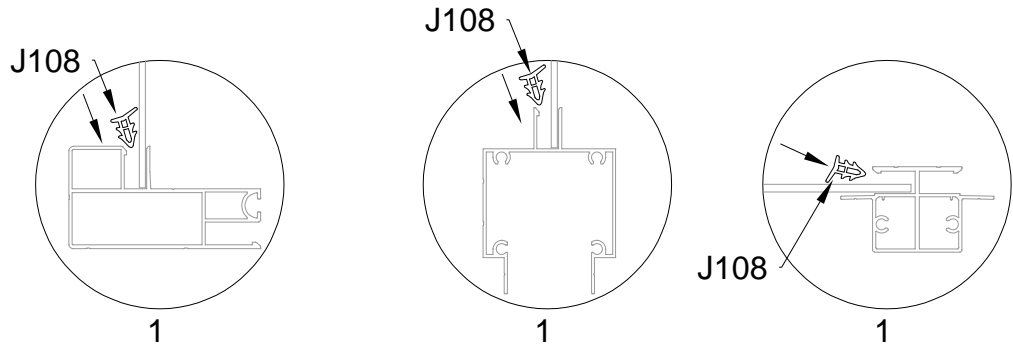

The face with decorative rib outside.

The wheels A88 must face outside

The wheels A88 must face outside

PART	NO	QTY
	A78	2
	Z32 M4.2X16	12

PART	NO	QTY
	J108	2

Silicone sealant is suggested for water proof(not provided).

Block 2 installation

PRODUCT SIZE(LxWxH):226x442x64cm

PART	NO	QTY
	L08A	3
	L09A	4
	D324	14
	Z36	28
	M6X30	

PART	NO	QTY
	L02S	2
	L02T	2
	L03A	2
	S66	8
	M6X20	

PART	NO	QTY
	S66	4
	M6X20	

For reducing waist strain, we suggest to use 4 platforms when assembling(no provide).

PART	NO	QTY
	A78	2
	Z32 M4.2X16	12

PART	NO	QTY
	J108	2

Silicone sealant is suggested for water proof(not provided).

Block 3 installation

PRODUCT SIZE(LxWxH):226x457x77cm

PART	NO	QTY
	L08A	3
	L09A	4
	D324	14
	Z36	28
	M6X30	