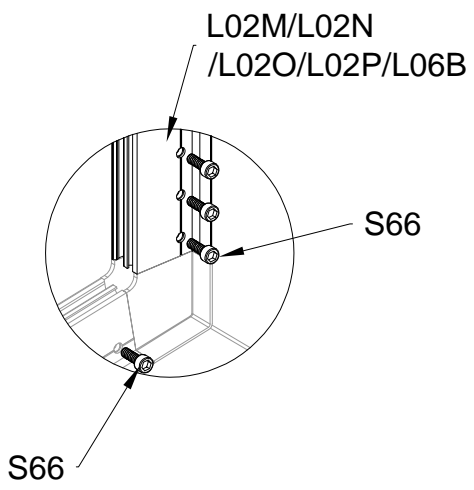

PART	NO	QTY
	A78	2
	Z32 M4.2X16	12

PART	NO	QTY
	J108	2

Silicone sealant is suggested for water proof(not provided).

Block 3 installation

PRODUCT SIZE(LxWxH):226x457x77cm

PART	NO	QTY
	L08A	3
	L09A	4
	D324	14
	Z36	28
	M6X30	

PART	NO	QTY
	A78	2
	Z32 M4.2X16	12

PART	NO	QTY
	J108	2

Silicone sealant is suggested for water proof(not provided).

Block 4 installation

PRODUCT SIZE(LxWxH):226x472x89cm

PART	NO	QTY
	L07A	1
	L08A	2
	L08B	1
	L09A	2
	L09B	1
	D324	14
	Z36	28
	M6X30	

PART	NO	QTY
	Z35	4
	M5X12	

PART	NO	QTY
	L10F	1
	Z35 M5X12	3

PART	NO	QTY
	Y5	1
	Y6	1

PART	NO	QTY
	Z35	5
	M5X12	

PART	NO	QTY
	Y12	1
	Y13	1
	A80	5

PART	NO	QTY
	L02M	1
	L02N	1
	L02O	1
	L02P	1
	L06B	1
	S66	24
	M6X20	

PART	NO	QTY
	L04G	1
	L04H	1
	D340	2
	Z35 M5X12	8

PART	NO	QTY
	Y18	1
	Y19	1
	Y20	1

PART	NO	QTY
	L04E	1
	L04F	1
	L05A	1
	D326	4
	S66	6
	M6X20	
	Z35	16
	M5X12	

PART	NO	QTY
	L01E	1
	L01F	1
	Z18	16
	M6X60	
	J111	16
	D327	1
	Z35	4
	M5X12	
	A88	2
	H140	4
	H141	8
	H142	4
	S60	4
	M6X16	
	M11	4
	M6	
	S68	4
	M10X55	
	M29	4
	M10	