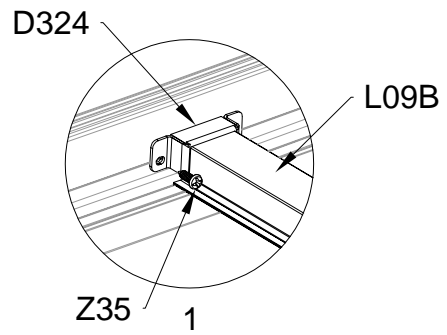

PART	NO	QTY
	Z35	4
	M5X12