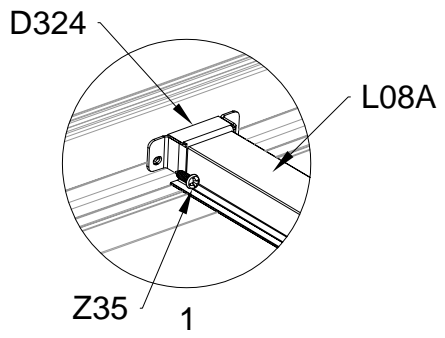

Block 2 installation

PRODUCT SIZE(LxWxH):226x442x64cm

PART	NO	QTY
	L08A	3
	L09A	4
	D324	14
	Z36	28
	M6X30	

PART	NO	QTY
	L02S	2
	L02T	2
	L03A	2
	S66	8
	M6X20	

PART	NO	QTY
	S66	4
	M6X20	

For reducing waist strain, we suggest to use 4 platforms when assembling(no provide).

PART	NO	QTY
	Z35	16
	M5X12	

PART	NO	QTY
	L10B	4
	Z35 M5X12	20

PART	NO	QTY
	Y2	6

PART	NO	QTY
	Z35	12
	M5X12	

PART	NO	QTY
	Y10	2
	A80	4

PART	NO	QTY
	L02E	1
	L02F	1
	L02G	1
	L02H	1
	S66	24
	M6X20	

PART	NO	QTY
	L01C	1
	L01D	1
	Z18	16
	M6X60	
	J111	16
	A88	4
	H140	4
	H141	8
	H142	4
	S60	8
	M6X16	
	M11	8
	M6	
	S68	4
	M10X55	
	M29	4
	M10	

PART	NO	QTY
	A78	2
	Z32 M4.2X16	12

PART	NO	QTY
	J108	2

Silicone sealant is suggested for water proof(not provided).

Block 3 installation

PRODUCT SIZE(LxWxH):226x457x77cm

PART	NO	QTY
	L08A	3
	L09A	4
	D324	14
	Z36	28
	M6X30	