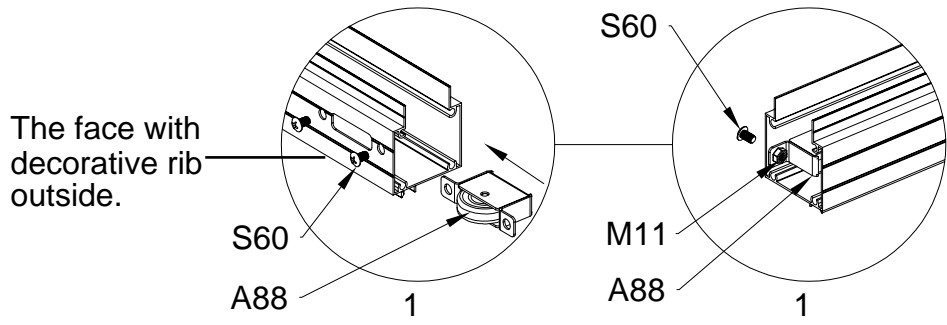

PART	NO	QTY
	Y3	6

PART	NO	QTY
	Z35	12
	M5X12	

PART	NO	QTY
	Y11	2
	A80	4

PART	NO	QTY
	L02I	1
	L02J	1
	L02K	1
	L02L	1
	S66	24
	M6X20	

PART	NO	QTY
	L01C	1
	L01D	1
	Z18	16
	M6X60	
	J111	16
	A88	4
	H140	4
	H141	8
	H142	4
	S60	8
	M6X16	
	M11	8
	M6	
	S68	4
	M10X55	
	M29	4
	M10	

PART	NO	QTY
	A78	2
	Z32 M4.2X16	12

PART	NO	QTY
	J108	2

Silicone sealant is suggested for water proof(not provided).

Block 4 installation

PRODUCT SIZE(LxWxH):226x472x89cm

PART	NO	QTY
	L07A	1
	L08A	2
	L08B	1
	L09A	2
	L09B	1
	D324	14
	Z36	28
	M6X30	