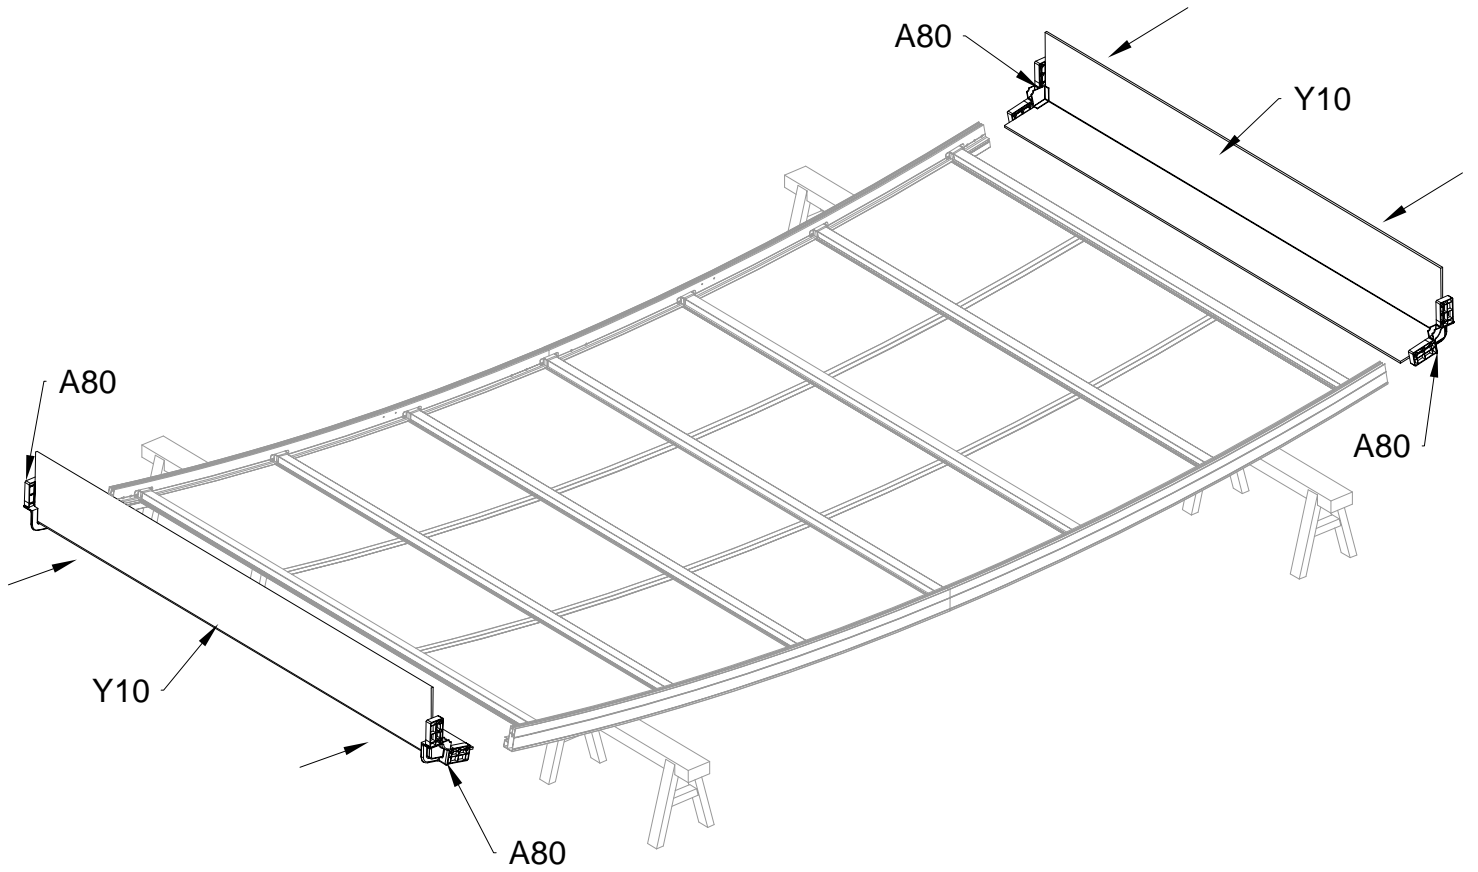

PART	NO	QTY
	Y10	2
	A80	4