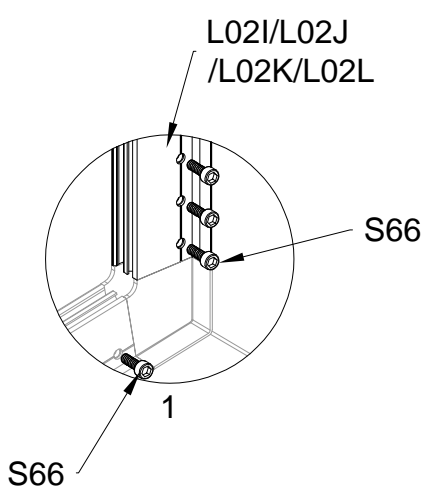

PART	NO	QTY
	A78	2
	Z32 M4.2X16	12

PART	NO	QTY
	J108	2

Silicone sealant is suggested for water proof(not provided).

Block 3 installation

PRODUCT SIZE(LxWxH):226x457x77cm

PART	NO	QTY
	L08A	3
	L09A	4
	D324	14
	Z36	28
	M6X30	

PART	NO	QTY
	Y3	6

PART	NO	QTY
	Z35	12
	M5X12	

PART	NO	QTY
	Y11	2
	A80	4

PART	NO	QTY
	L02I	1
	L02J	1
	L02K	1
	L02L	1
	S66	24
	M6X20	

PART	NO	QTY
	L01C	1
	L01D	1
	Z18	16
	M6X60	
	J111	16
	A88	4
	H140	4
	H141	8
	H142	4
	S60	8
	M6X16	
	M11	8
	M6	
	S68	4
	M10X55	
	M29	4
	M10	

PART	NO	QTY
	A78	2
	Z32 M4.2X16	12

PART	NO	QTY
	J108	2

Silicone sealant is suggested for water proof(not provided).

Block 4 installation

PRODUCT SIZE(LxWxH):226x472x89cm

PART	NO	QTY
	L07A	1
	L08A	2
	L08B	1
	L09A	2
	L09B	1
	D324	14
	Z36	28
	M6X30	