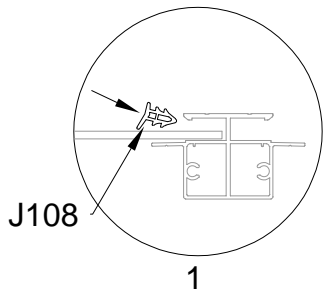

PART	NO	QTY
	A78	2
	Z32 M4.2X16	12

PART	NO	QTY
	J108	2

Silicone sealant is suggested for water proof(not provided).

Block 3 installation

PRODUCT SIZE(LxWxH):226x457x77cm

PART	NO	QTY
	L08A	3
	L09A	4
	D324	14
	Z36	28
	M6X30	

PART	NO	QTY
	Y3	6

PART	NO	QTY
	Z35	12
	M5X12	

PART	NO	QTY
	Y11	2
	A80	4

PART	NO	QTY
	L02I	1
	L02J	1
	L02K	1
	L02L	1
	S66	24
	M6X20	

PART	NO	QTY
	L01C	1
	L01D	1
	Z18	16
	M6X60	
	J111	16
	A88	4
	H140	4
	H141	8
	H142	4
	S60	8
	M6X16	
	M11	8
	M6	
	S68	4
	M10X55	
	M29	4
	M10	

PART	NO	QTY
	A78	2
	Z32 M4.2X16	12

PART	NO	QTY
	J108	2

Silicone sealant is suggested for water proof(not provided).

Block 4 installation

PRODUCT SIZE(LxWxH):226x472x89cm

PART	NO	QTY
	L07A	1
	L08A	2
	L08B	1
	L09A	2
	L09B	1
	D324	14
	Z36	28
	M6X30	