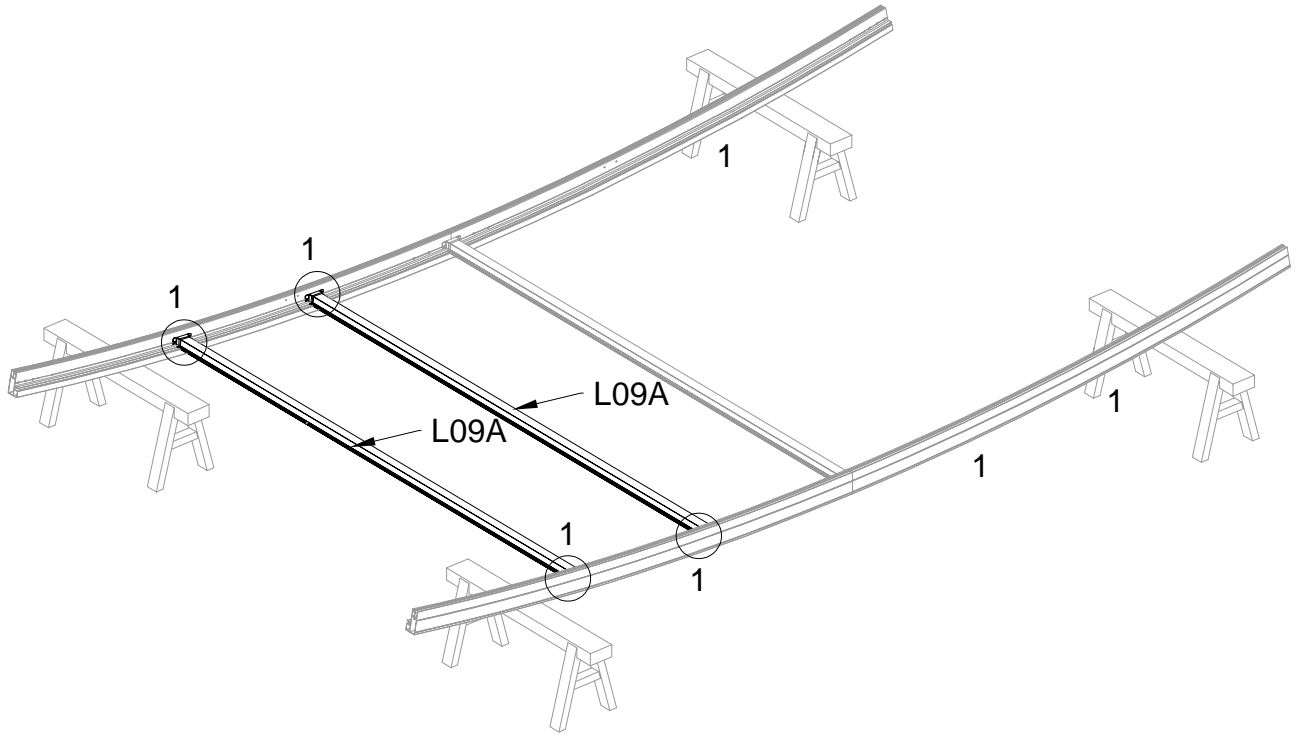

PART	NO	QTY
	A78	2
	Z32 M4.2X16	12

PART	NO	QTY
	J108	2

Silicone sealant is suggested for water proof(not provided).

Block 4 installation

PRODUCT SIZE(LxWxH):226x472x89cm

PART	NO	QTY
	L07A	1
	L08A	2
	L08B	1
	L09A	2
	L09B	1
	D324	14
	Z36	28
	M6X30	

PART	NO	QTY
	L02W	2
	L02X	2
	L03A	2
	S66	8
	M6X20	

PART	NO	QTY
	S66	4
	M6X20	

For reducing waist strain, we suggest to use 4 platforms when assembling(no provide).

PART	NO	QTY
	Z35	8
	M5X12	

PART	NO	QTY
	L10D	2
	Z35 M5X12	10