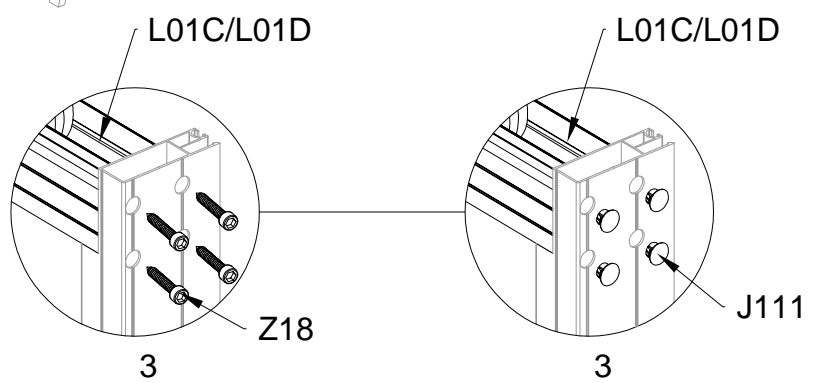

Block 2 installation

PRODUCT SIZE(LxWxH):226x442x64cm

PART	NO	QTY
	L08A	3
	L09A	4
	D324	14
	Z36	28
	M6X30	

PART	NO	QTY
	L02S	2
	L02T	2
	L03A	2
	S66	8
	M6X20	

PART	NO	QTY
	S66	4
	M6X20	

For reducing waist strain, we suggest to use 4 platforms when assembling(no provide).

PART	NO	QTY
	Z35	16
	M5X12	

PART	NO	QTY
	L10B	4
	Z35 M5X12	20

PART	NO	QTY
	Y2	6

PART	NO	QTY
	Z35	12
	M5X12	

PART	NO	QTY
	Y10	2
	A80	4

PART	NO	QTY
	L02E	1
	L02F	1
	L02G	1
	L02H	1
	S66	24
	M6X20	

PART	NO	QTY
	L01C	1
	L01D	1
	Z18	16
	M6X60	
	J111	16
	A88	4
	H140	4
	H141	8
	H142	4
	S60	8
	M6X16	
	M11	8
	M6	
	S68	4
	M10X55	
	M29	4
	M10	

PART	NO	QTY
	A78	2
	Z32 M4.2X16	12

PART	NO	QTY
	J108	2

Silicone sealant is suggested for water proof(not provided).

Block 3 installation

PRODUCT SIZE(LxWxH):226x457x77cm

PART	NO	QTY
	L08A	3
	L09A	4
	D324	14
	Z36	28
	M6X30	