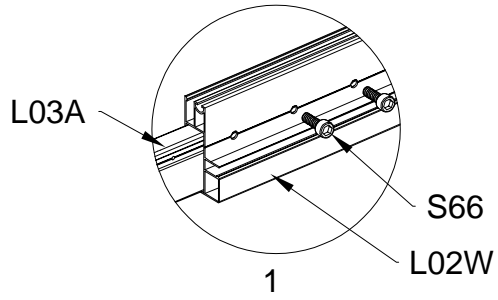

PART	NO	QTY
	L02W	2
	L02X	2
	L03A	2
	S66	8
	M6X20