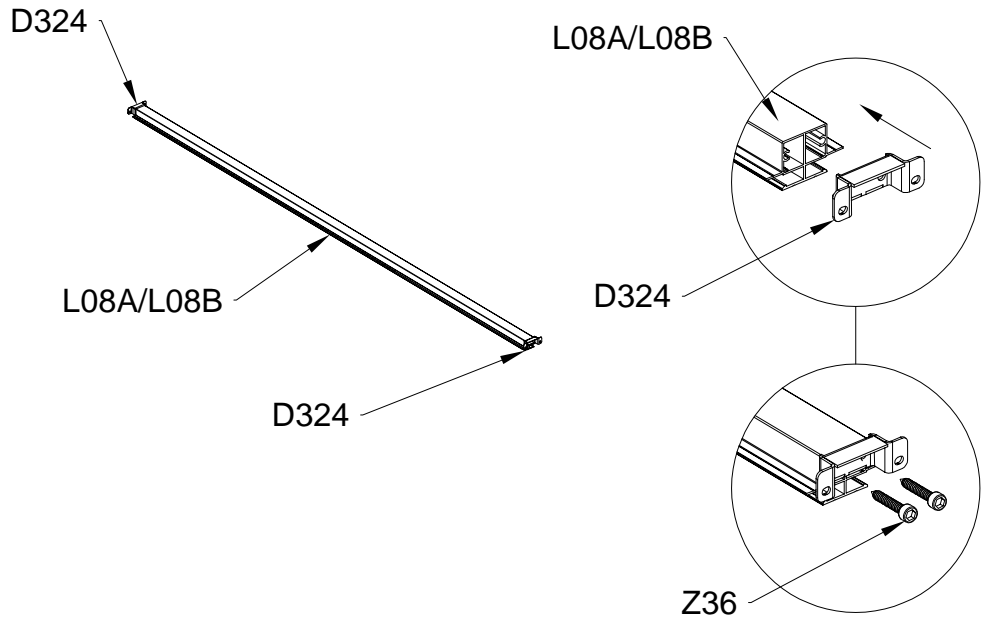

PART	NO	QTY
	Y3	6

PART	NO	QTY
	Z35	12
	M5X12	

PART	NO	QTY
	Y11	2
	A80	4

PART	NO	QTY
	L02I	1
	L02J	1
	L02K	1
	L02L	1
	S66	24
	M6X20	

PART	NO	QTY
	L01C	1
	L01D	1
	Z18	16
	M6X60	
	J111	16
	A88	4
	H140	4
	H141	8
	H142	4
	S60	8
	M6X16	
	M11	8
	M6	
	S68	4
	M10X55	
	M29	4
	M10	

PART	NO	QTY
	A78	2
	Z32 M4.2X16	12

PART	NO	QTY
	J108	2

Silicone sealant is suggested for water proof(not provided).

Block 4 installation

PRODUCT SIZE(LxWxH):226x472x89cm

PART	NO	QTY
	L07A	1
	L08A	2
	L08B	1
	L09A	2
	L09B	1
	D324	14
	Z36	28
	M6X30	

PART	NO	QTY
	L02W	2
	L02X	2
	L03A	2
	S66	8
	M6X20	

PART	NO	QTY
	S66	4
	M6X20	

For reducing waist strain, we suggest to use 4 platforms when assembling(no provide).

PART	NO	QTY
	Z35	8
	M5X12	

PART	NO	QTY
	L10D	2
	Z35 M5X12	10