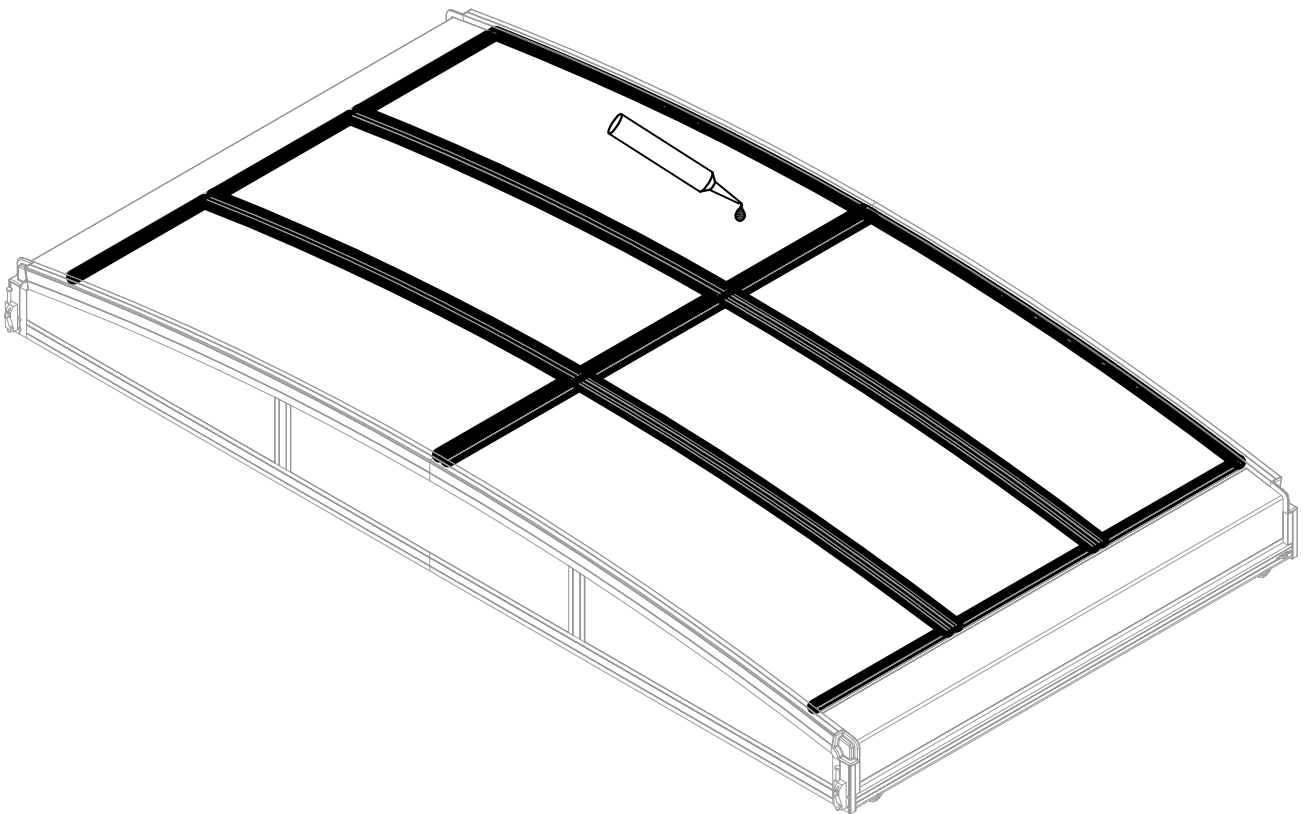

The face with decorative rib outside.

The wheels A88 must face outside

The wheels A88 must face outside

PART	NO	QTY
	A78	2
	Z32 M4.2X16	12

PART	NO	QTY
	J108	2

Silicone sealant is suggested for water proof(not provided).