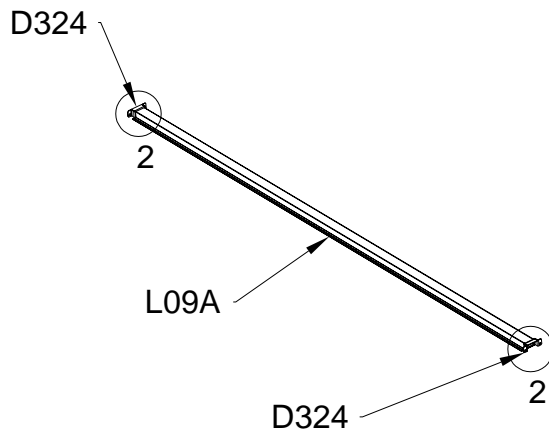

PART	NO	QTY
	L04A	1
	L04B	1
	L05A	1
	D326	4
	S66	6
	M6X20	
	Z35	16
	M5X12	

PART	NO	QTY
	L01A	1
	L01B	1
	Z18	16
	M6X60	
	J111	16
	A88	2
	H140	4
	H141	8
	H142	4
	S60	4
	M6X16	
	M11	4
	M6	4
	S68	4
	M10X55	
	M29	4
	M10	

The face with decorative rib outside.

The wheels A88 must face outside

The wheels A88 must face outside

PART	NO	QTY
	A78	2
	Z32 M4.2X16	12

PART	NO	QTY
	J108	2

Silicone sealant is suggested for water proof(not provided).

Block 2 installation

PRODUCT SIZE(LxWxH):226x442x64cm

PART	NO	QTY
	L08A	3
	L09A	4
	D324	14
	Z36	28
	M6X30	

PART	NO	QTY
	L02S	2
	L02T	2
	L03A	2
	S66	8
	M6X20	

PART	NO	QTY
	S66	4
	M6X20	

For reducing waist strain, we suggest to use 4 platforms when assembling(no provide).

PART	NO	QTY
	Z35	16
	M5X12	

PART	NO	QTY
	L10B	4
	Z35 M5X12	20

PART	NO	QTY
	Y2	6

PART	NO	QTY
	Z35	12
	M5X12	

PART	NO	QTY
	Y10	2
	A80	4

PART	NO	QTY
	L02E	1
	L02F	1
	L02G	1
	L02H	1
	S66	24
	M6X20	

PART	NO	QTY
	L01C	1
	L01D	1
	Z18	16
	M6X60	
	J111	16
	A88	4
	H140	4
	H141	8
	H142	4
	S60	8
	M6X16	
	M11	8
	M6	
	S68	4
	M10X55	
	M29	4
	M10	