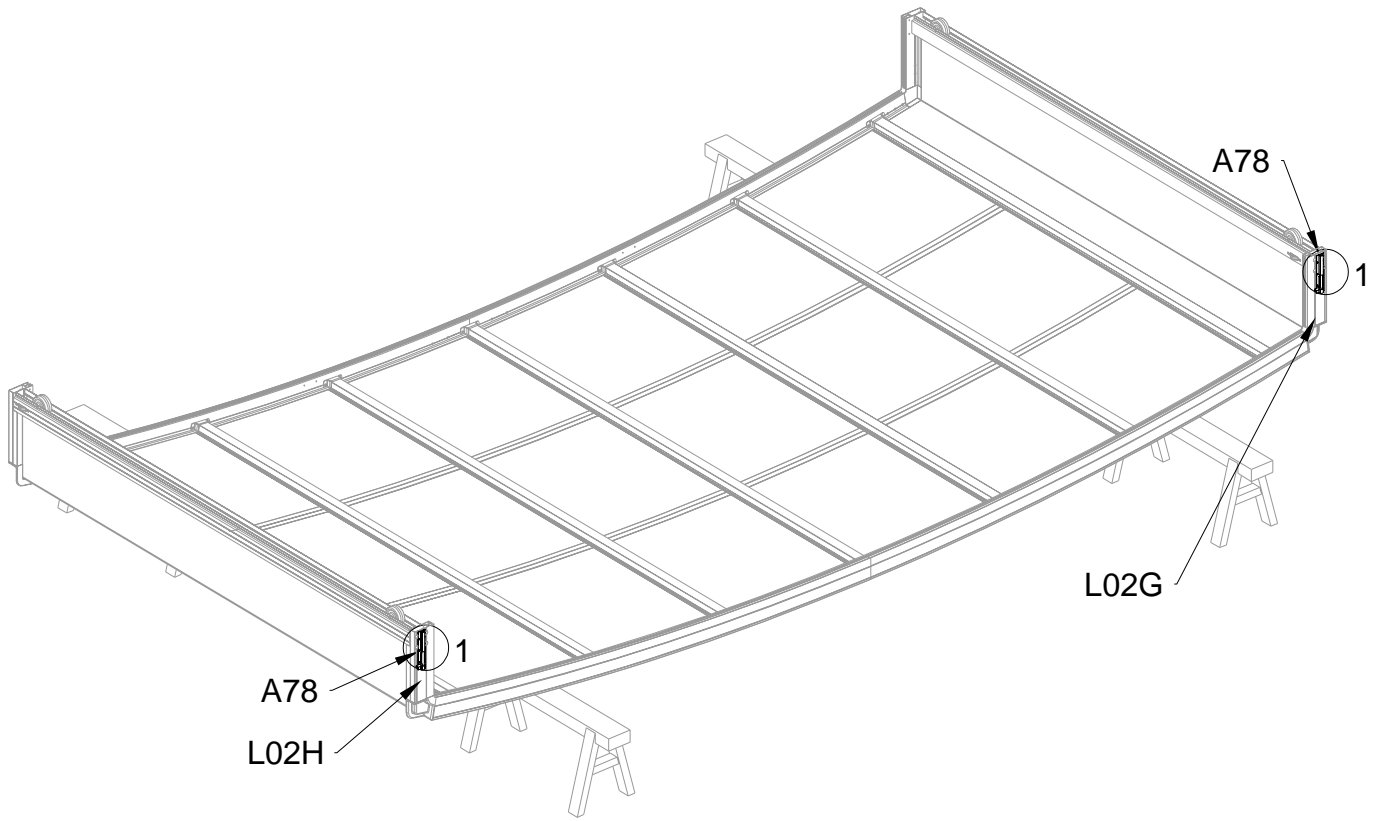

Block 2 installation

PRODUCT SIZE(LxWxH):226x442x64cm

PART	NO	QTY
	L08A	3
	L09A	4
	D324	14
	Z36	28
	M6X30	

PART	NO	QTY
	L02S	2
	L02T	2
	L03A	2
	S66	8
	M6X20	

PART	NO	QTY
	S66	4
	M6X20	

For reducing waist strain, we suggest to use 4 platforms when assembling(no provide).

PART	NO	QTY
	A78	2
	Z32 M4.2X16	12

PART	NO	QTY
	J108	2

Silicone sealant is suggested for water proof(not provided).

Block 3 installation

PRODUCT SIZE(LxWxH):226x457x77cm

PART	NO	QTY
	L08A	3
	L09A	4
	D324	14
	Z36	28
	M6X30	