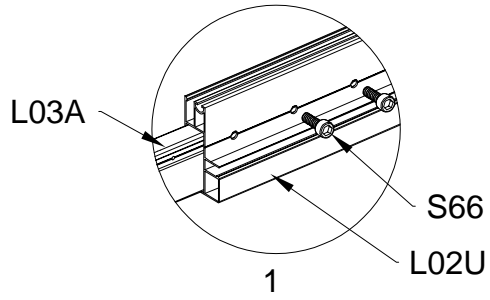

PART	NO	QTY
	L02U	2
	L02V	2
	L03A	2
	S66	8
	M6X20