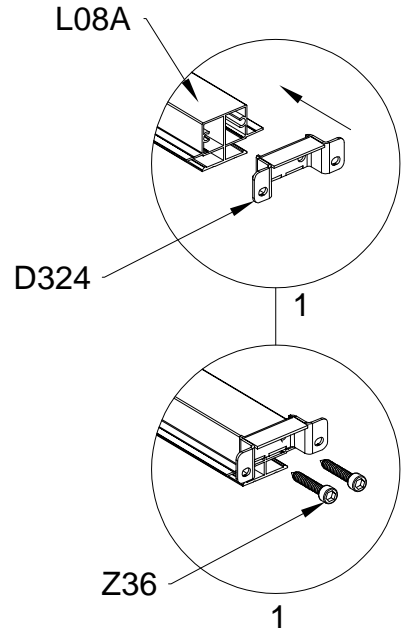

Block 2 installation

PRODUCT SIZE(LxWxH):226x442x64cm

PART	NO	QTY
	L08A	3
	L09A	4
	D324	14
	Z36	28
	M6X30	

PART	NO	QTY
	L02S	2
	L02T	2
	L03A	2
	S66	8
	M6X20	

PART	NO	QTY
	S66	4
	M6X20	

For reducing waist strain, we suggest to use 4 platforms when assembling(no provide).

PART	NO	QTY
	Z35	16
	M5X12	

PART	NO	QTY
	L10B	4
	Z35 M5X12	20

PART	NO	QTY
	Y2	6

PART	NO	QTY
	Z35	12
	M5X12	

PART	NO	QTY
	Y10	2
	A80	4

PART	NO	QTY
	L02E	1
	L02F	1
	L02G	1
	L02H	1
	S66	24
	M6X20	

PART	NO	QTY
	L01C	1
	L01D	1
	Z18	16
	M6X60	
	J111	16
	A88	4
	H140	4
	H141	8
	H142	4
	S60	8
	M6X16	
	M11	8
	M6	
	S68	4
	M10X55	
	M29	4
	M10	

PART	NO	QTY
	A78	2
	Z32 M4.2X16	12

PART	NO	QTY
	J108	2

Silicone sealant is suggested for water proof(not provided).

Block 3 installation

PRODUCT SIZE(LxWxH):226x457x77cm

PART	NO	QTY
	L08A	3
	L09A	4
	D324	14
	Z36	28
	M6X30	

PART	NO	QTY
	A78	2
	Z32 M4.2X16	12

PART	NO	QTY
	J108	2

Silicone sealant is suggested for water proof(not provided).

Block 4 installation

PRODUCT SIZE(LxWxH):226x472x89cm

PART	NO	QTY
	L07A	1
	L08A	2
	L08B	1
	L09A	2
	L09B	1
	D324	14
	Z36	28
	M6X30	