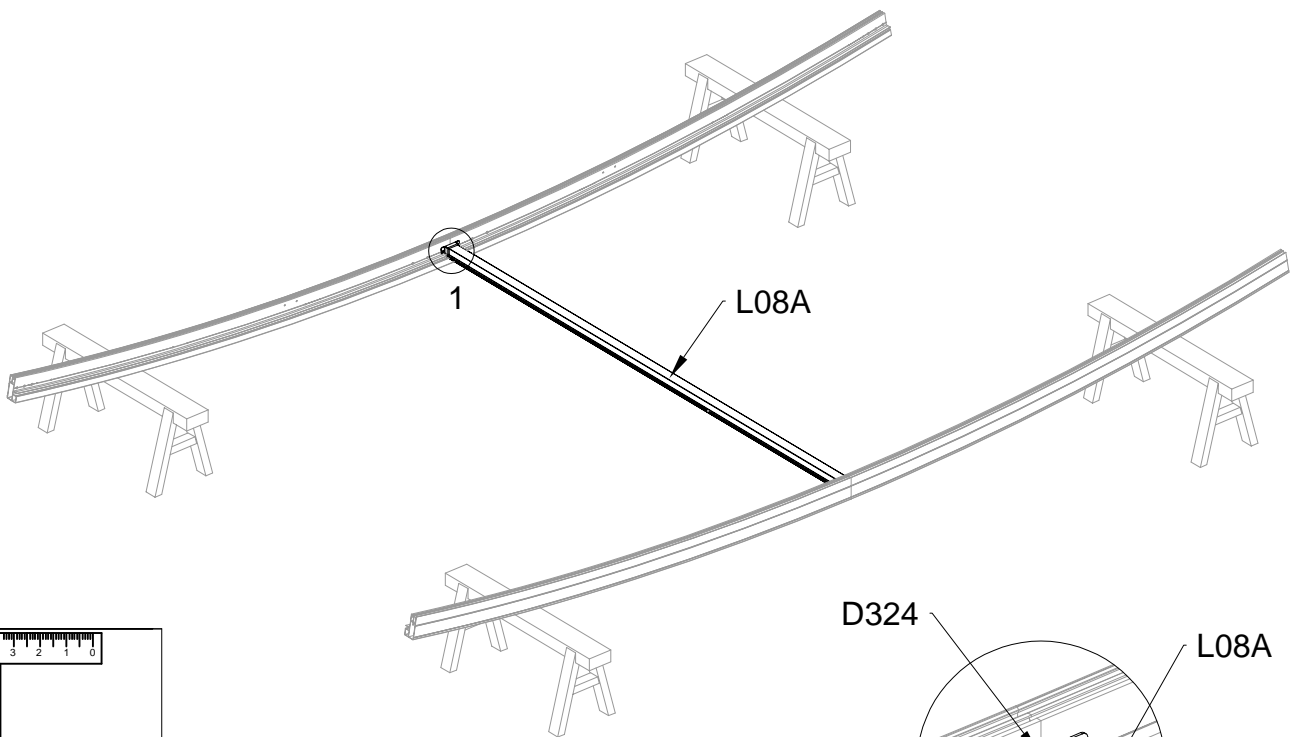

Door Assembly

Door Assembly

PART	NO	QTY
	L15A	2
	Z35	6
	M5X12	
	J108	1
	H132	1
	Z36	2
	M6X30	

Block 1 installation

PRODUCT SIZE(LxWxH):226x426x51cm

PART	NO	QTY
	L08A	3
	L09A	4
	D324	14
	Z36	28
	M6X30	

PART	NO	QTY
	L02Q	2
	L02R	2
	L03A	2
	S66	8
	M6X20	

PART	NO	QTY
	S66	4
	M6X20	

For reducing waist strain, we suggest to use 4 platforms when assembling(no provide).

PART	NO	QTY
	Z35	16
	M5X12	

PART	NO	QTY
	L10A	4
	Z35 M5X12	20

PART	NO	QTY
	Y1	6

When assembling polycarbonate, the surface with white film must face towards the sun.