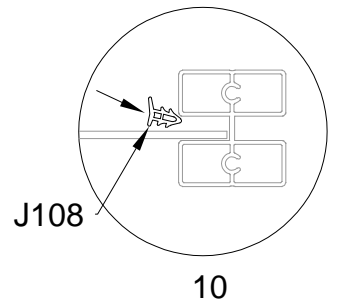

Assembly Instructions

MODEL:GC5408

PRODUCT SIZE(LxWxH):881x478x92cm

PLEASE READ CAREFULLY BEFORE ASSEMBLY

Assembly Instructions

1. Assembly Advice	Page 1
2. Parts List	Page 2-3
3. Door panel installation.....	Page 4- 8
4. Frame installation	Page 8- 78

Tools Provided:

PART	NO	QTY
	L11A	1
	L11B	1
	L12A	1
	L13A	1
	Y7	1
	Z18 M6X60	8
	J111	8

Door Assembly

PART	NO	QTY
	L13A	1
	Y7	1
	Z18	4
	M6X60	
	J111	4

Door Assembly

PART	NO	QTY
	Y14	1
	A81	2

Door Assembly

PART	NO	QTY
	L11C	2
	L12A	1
	Z18	4
	M6X60	
	S66	8
	M6X20	
	J111	12

Door Assembly

Door Assembly

PART	NO	QTY
	L15A	2
	Z35	6
	M5X12	
	J108	1
	H132	1
	Z36	2
	M6X30	

Block 1 installation

PRODUCT SIZE(LxWxH):226x426x51cm

PART	NO	QTY
	L08A	3
	L09A	4
	D324	14
	Z36	28
	M6X30	

PART	NO	QTY
	L02Q	2
	L02R	2
	L03A	2
	S66	8
	M6X20	