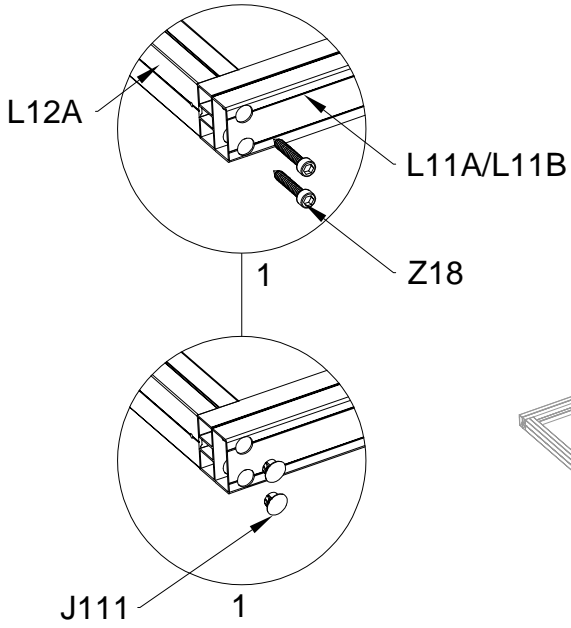

PART	NO	QTY
	L11A	1
	L11B	1
	L12A	1
	L13A	1
	Y7	1
	Z18 M6X60	8
	J111	8

Door Assembly