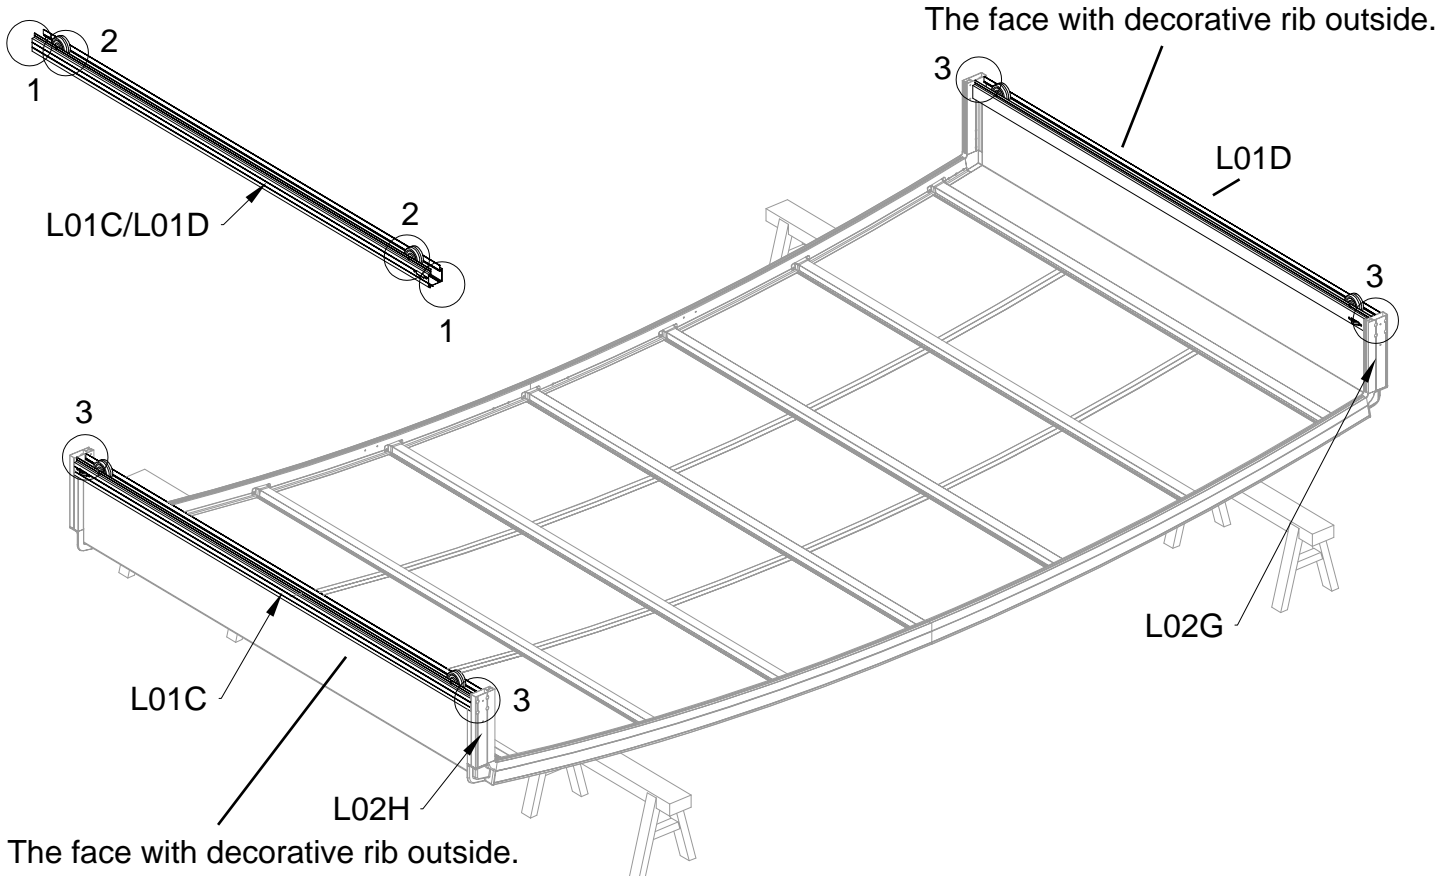

PART	NO	QTY
	A78	2
	Z32 M4.2X16	12

PART	NO	QTY
	J108	2

Silicone sealant is suggested for water proof(not provided).

Block 3 installation

PRODUCT SIZE(LxWxH):226x457x77cm

PART	NO	QTY
	L08A	3
	L09A	4
	D324	14
	Z36	28
	M6X30	