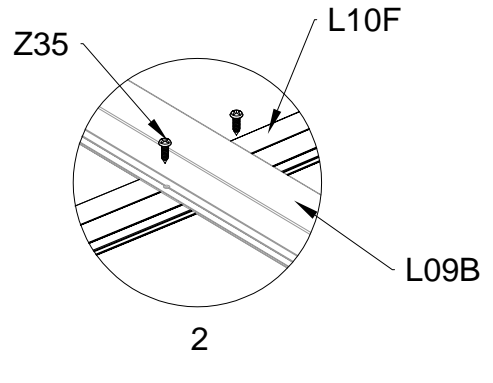

PART	NO	QTY
	L10F	1
	Z35 M5X12	3