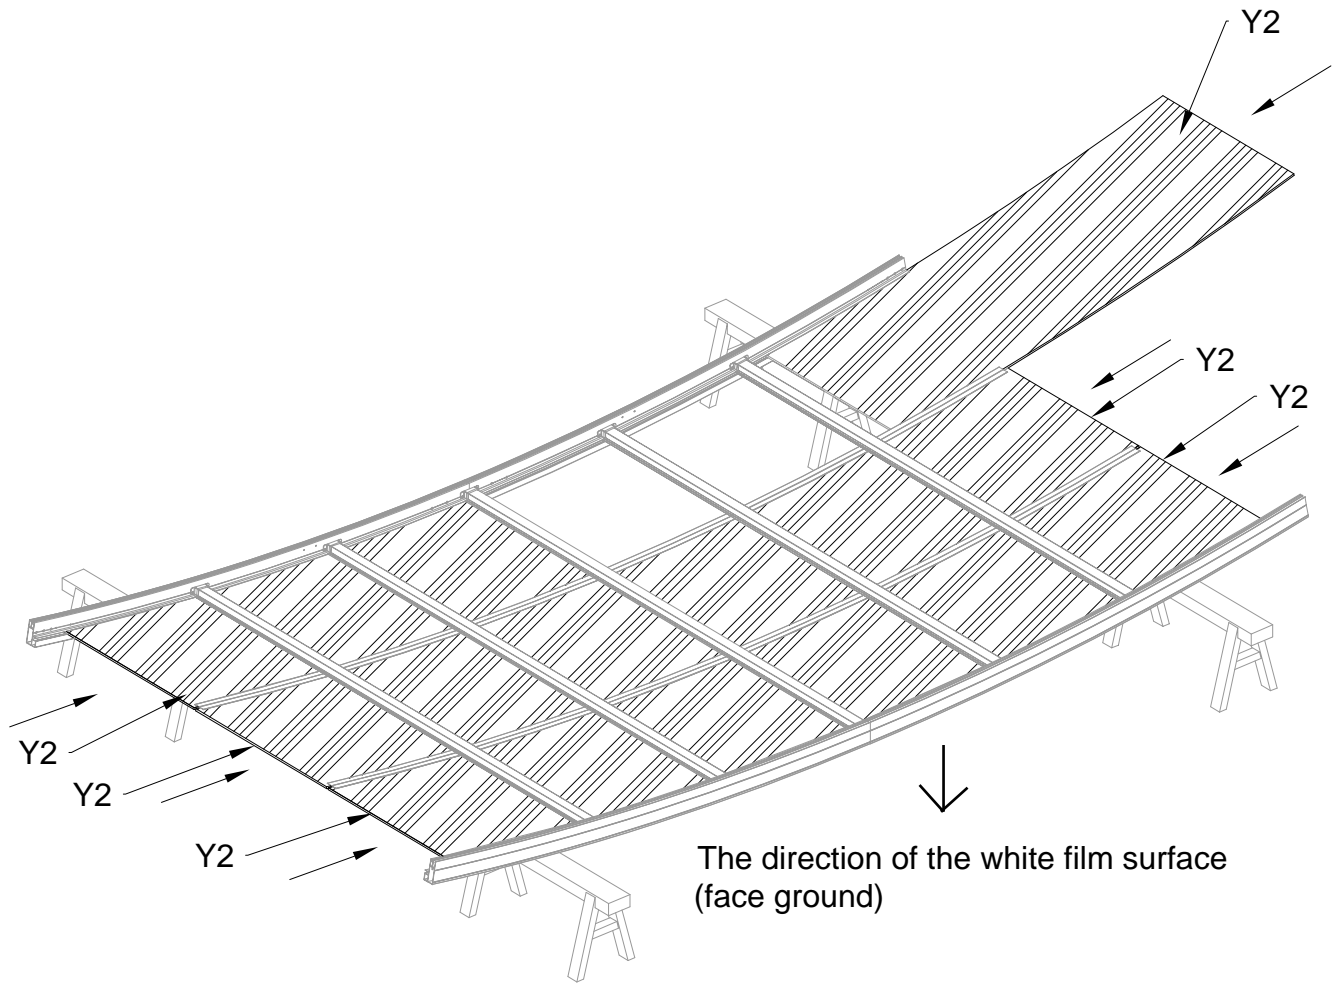

PART	NO	QTY
	Y2	6