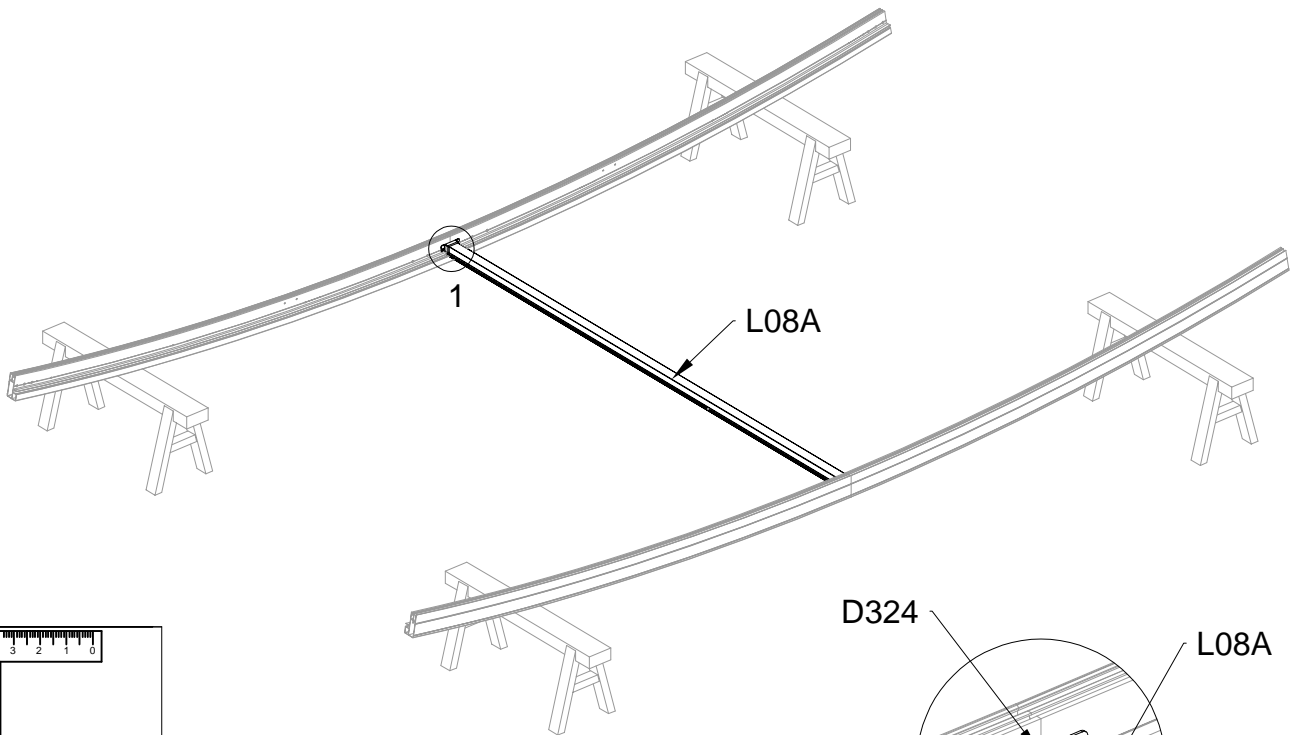

PART	NO	QTY
	A78	2
	Z32 M4.2X16	12

PART	NO	QTY
	J108	2

Silicone sealant is suggested for water proof(not provided).

Block 4 installation

PRODUCT SIZE(LxWxH):226x472x89cm

PART	NO	QTY
	L07A	1
	L08A	2
	L08B	1
	L09A	2
	L09B	1
	D324	14
	Z36	28
	M6X30	

PART	NO	QTY
	L02W	2
	L02X	2
	L03A	2
	S66	8
	M6X20	

PART	NO	QTY
	S66	4
	M6X20	

For reducing waist strain, we suggest to use 4 platforms when assembling(no provide).

PART	NO	QTY
	Z35	8
	M5X12	

PART	NO	QTY
	L10D	2
	Z35 M5X12	10