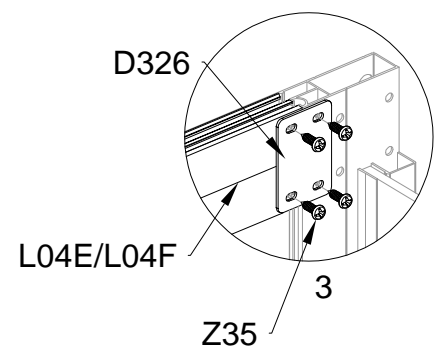

PART	NO	QTY
	L04E	1
	L04F	1
	L05A	1
	D326	4
	S66	6
	M6X20	
	Z35	16
	M5X12