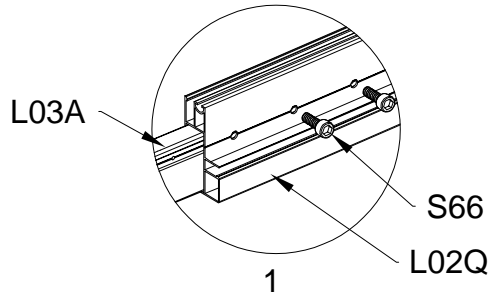

Door Assembly

Door Assembly

PART	NO	QTY
	L15A	2
	Z35	6
	M5X12	
	J108	1
	H132	1
	Z36	2
	M6X30	

Block 1 installation

PRODUCT SIZE(LxWxH):226x426x51cm

PART	NO	QTY
	L08A	3
	L09A	4
	D324	14
	Z36	28
	M6X30	

PART	NO	QTY
	L02Q	2
	L02R	2
	L03A	2
	S66	8
	M6X20	

PART	NO	QTY
	S66	4
	M6X20	

For reducing waist strain, we suggest to use 4 platforms when assembling(no provide).

PART	NO	QTY
	Z35	16
	M5X12	

PART	NO	QTY
	L10A	4
	Z35 M5X12	20

PART	NO	QTY
	Y1	6

When assembling polycarbonate, the surface with white film must face towards the sun.