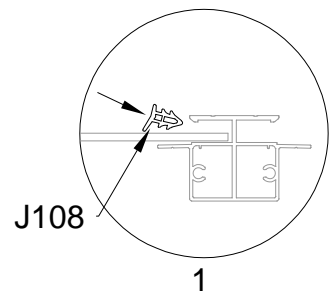

Block 2 installation

PRODUCT SIZE(LxWxH):226x442x64cm

PART	NO	QTY
	L08A	3
	L09A	4
	D324	14
	Z36	28
	M6X30	

PART	NO	QTY
	L02S	2
	L02T	2
	L03A	2
	S66	8
	M6X20	

PART	NO	QTY
	S66	4
	M6X20	

For reducing waist strain, we suggest to use 4 platforms when assembling(no provide).

PART	NO	QTY
	Z35	16
	M5X12	

PART	NO	QTY
	L10B	4
	Z35 M5X12	20

PART	NO	QTY
	Y2	6

PART	NO	QTY
	Z35	12
	M5X12	

PART	NO	QTY
	Y10	2
	A80	4

PART	NO	QTY
	L02E	1
	L02F	1
	L02G	1
	L02H	1
	S66	24
	M6X20	

PART	NO	QTY
	L01C	1
	L01D	1
	Z18	16
	M6X60	
	J111	16
	A88	4
	H140	4
	H141	8
	H142	4
	S60	8
	M6X16	
	M11	8
	M6	
	S68	4
	M10X55	
	M29	4
	M10	

PART	NO	QTY
	A78	2
	Z32 M4.2X16	12

PART	NO	QTY
	J108	2

Silicone sealant is suggested for water proof(not provided).

Block 3 installation

PRODUCT SIZE(LxWxH):226x457x77cm

PART	NO	QTY
	L08A	3
	L09A	4
	D324	14
	Z36	28
	M6X30	

PART	NO	QTY
	A78	2
	Z32 M4.2X16	12

PART	NO	QTY
	J108	2

Silicone sealant is suggested for water proof(not provided).

Block 4 installation

PRODUCT SIZE(LxWxH):226x472x89cm

PART	NO	QTY
	L07A	1
	L08A	2
	L08B	1
	L09A	2
	L09B	1
	D324	14
	Z36	28
	M6X30	