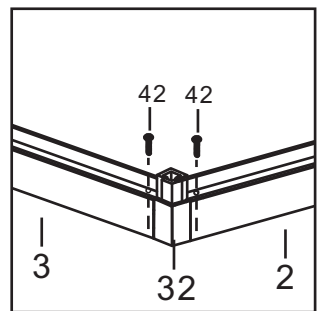

Picture	NO.	Qty.
	1	2
	2	2
	3	2
	4	2
	38	2
	45	4

Picture	NO.	Qty.
	32	4
	42	8