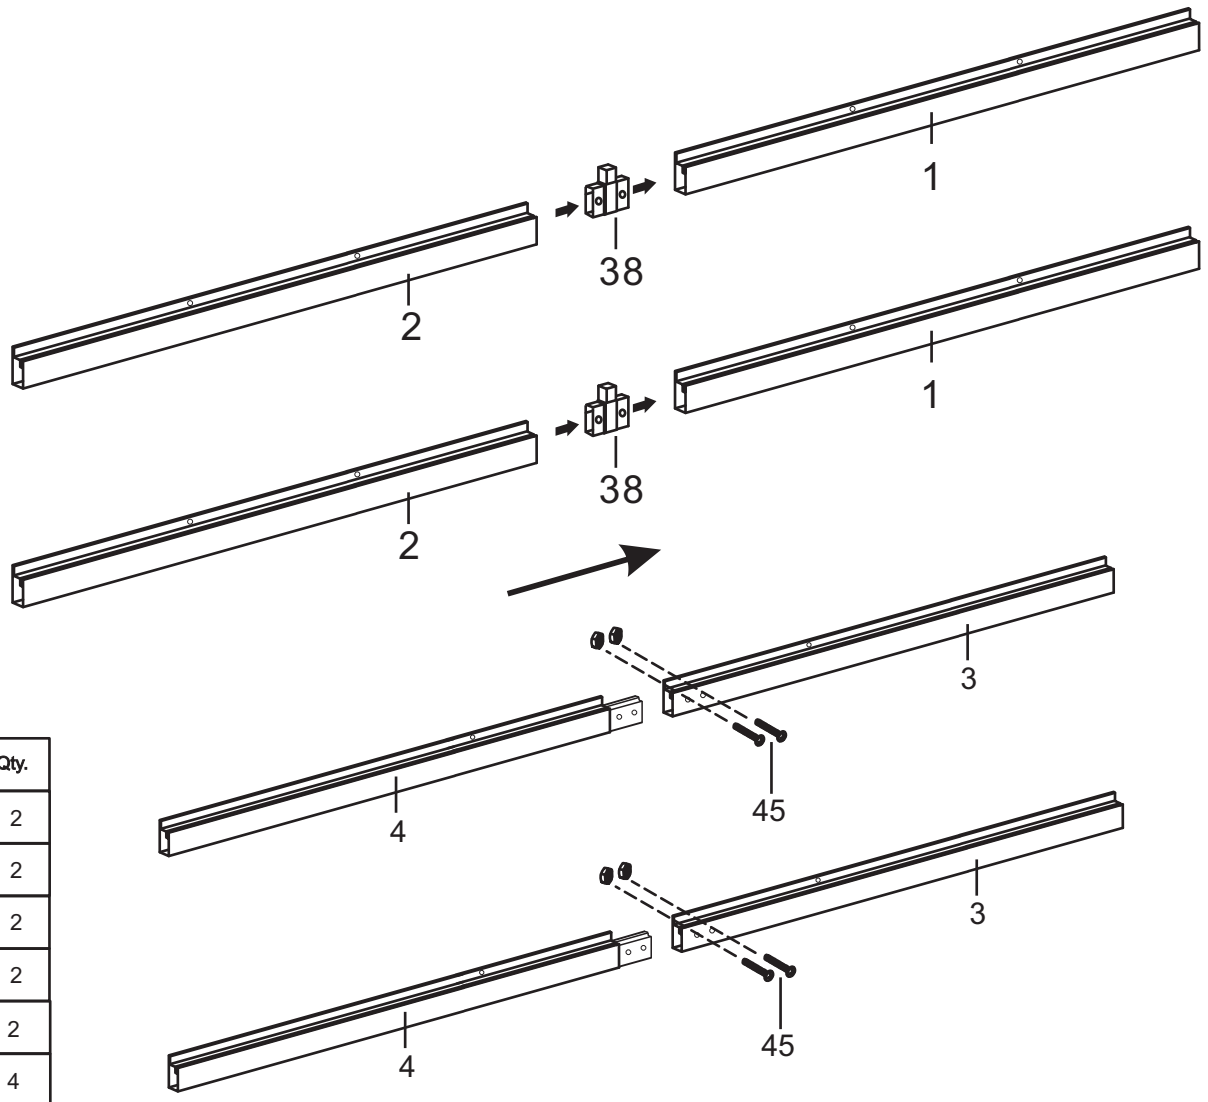

PRODUCT MANUAL

Twin Wall Aluminum Frame Greenhouse

Aluminum Parts:

No.	Picture	Qty.	Size	No.	Picture	Qty.	Size
1		2	180.3	11		1	183.7
2		2	180.3	12		1	183.7
3		2	116.1	13		1	183.7
4		2	116.1	14		10	146.5
5A		2	146.5	15		4	130.6
5B		2	146.5	15A		2	131
6		4	180.3	16A		2	130.6
8		2	129.8	16B		2	130.6
9		2	129.8	17		4	58.5
10		1	183.7	18		3	110

No.	Picture	Qty.	Size	No.	Picture	Qty.	Size
19		1	110	27A		2	181.7
20		2	181.8	27B		2	181.7
20A		1	48	30A		2	60
21		2	58.2	30B		2	60
22A		1	174.5	30C		4	60.4
22B		1	174.5				
23A		1	174.5				
23B		1	174.5				
24		4	48.8				
25		2	48.8				

Plastic Parts:

No.	Picture	Qty.	Size	No.	Picture	Qty.	Size
32		4		35A		2	
33A		2		35B		2	
33B		2		38		2	
34		2		39		2	

Hardware:

No.	Picture	Qty.	Size	No.	Picture	Qty.	Size
37		8	M6*7	46		7	26.6
40		8	M4*12	47		4	100
41		42	M6*9	48		2	
42		100	M6*12	49		2	
43		8	M4*8	50		1	
44		6	M6*26	51		2	
45		6	M6*35				

Twin PC Board:

No.	Picture	Qty.	Size	No.	Picture	Qty.	Size
A		12	149.2*60.2	G		2	60.2*71.7
B		10	133.2*60.2	H		4	50.4*87.3
C		4	121.6*60.2	L		2	57*60
D		3	111.5*60.2				
E		4	61.5*60.3* 29..4				
F		2	32.8*110				