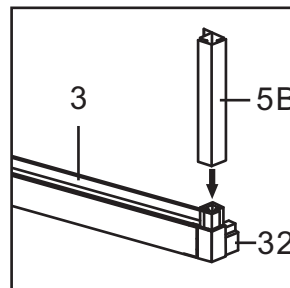

Picture	NO.	Qty.
	5A	1
	5B	1
	42	2