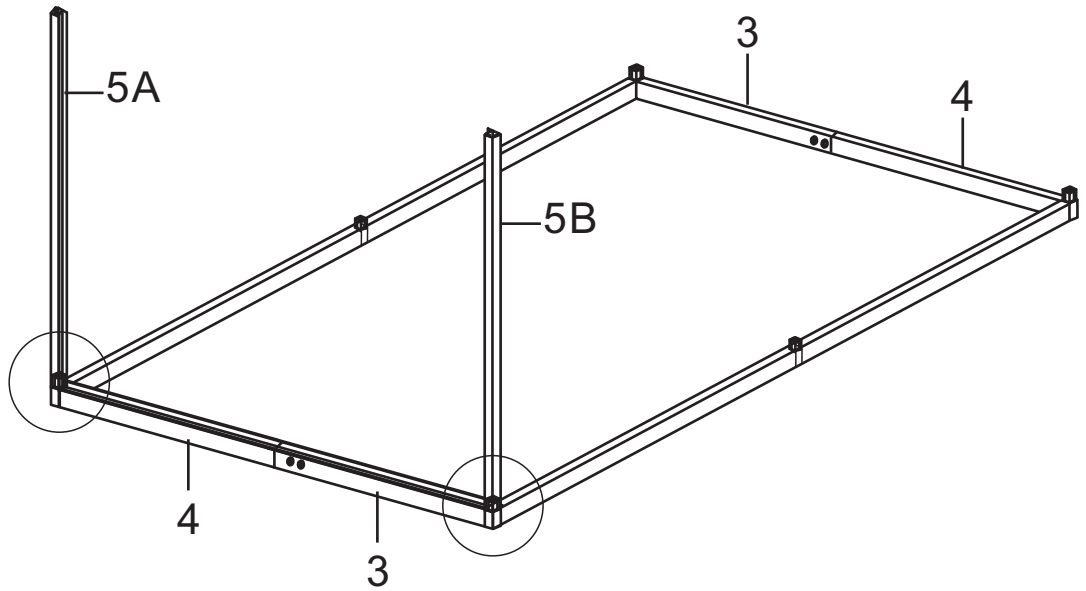

Picture	NO.	Qty.
	5A	1
	5B	1
	42	2