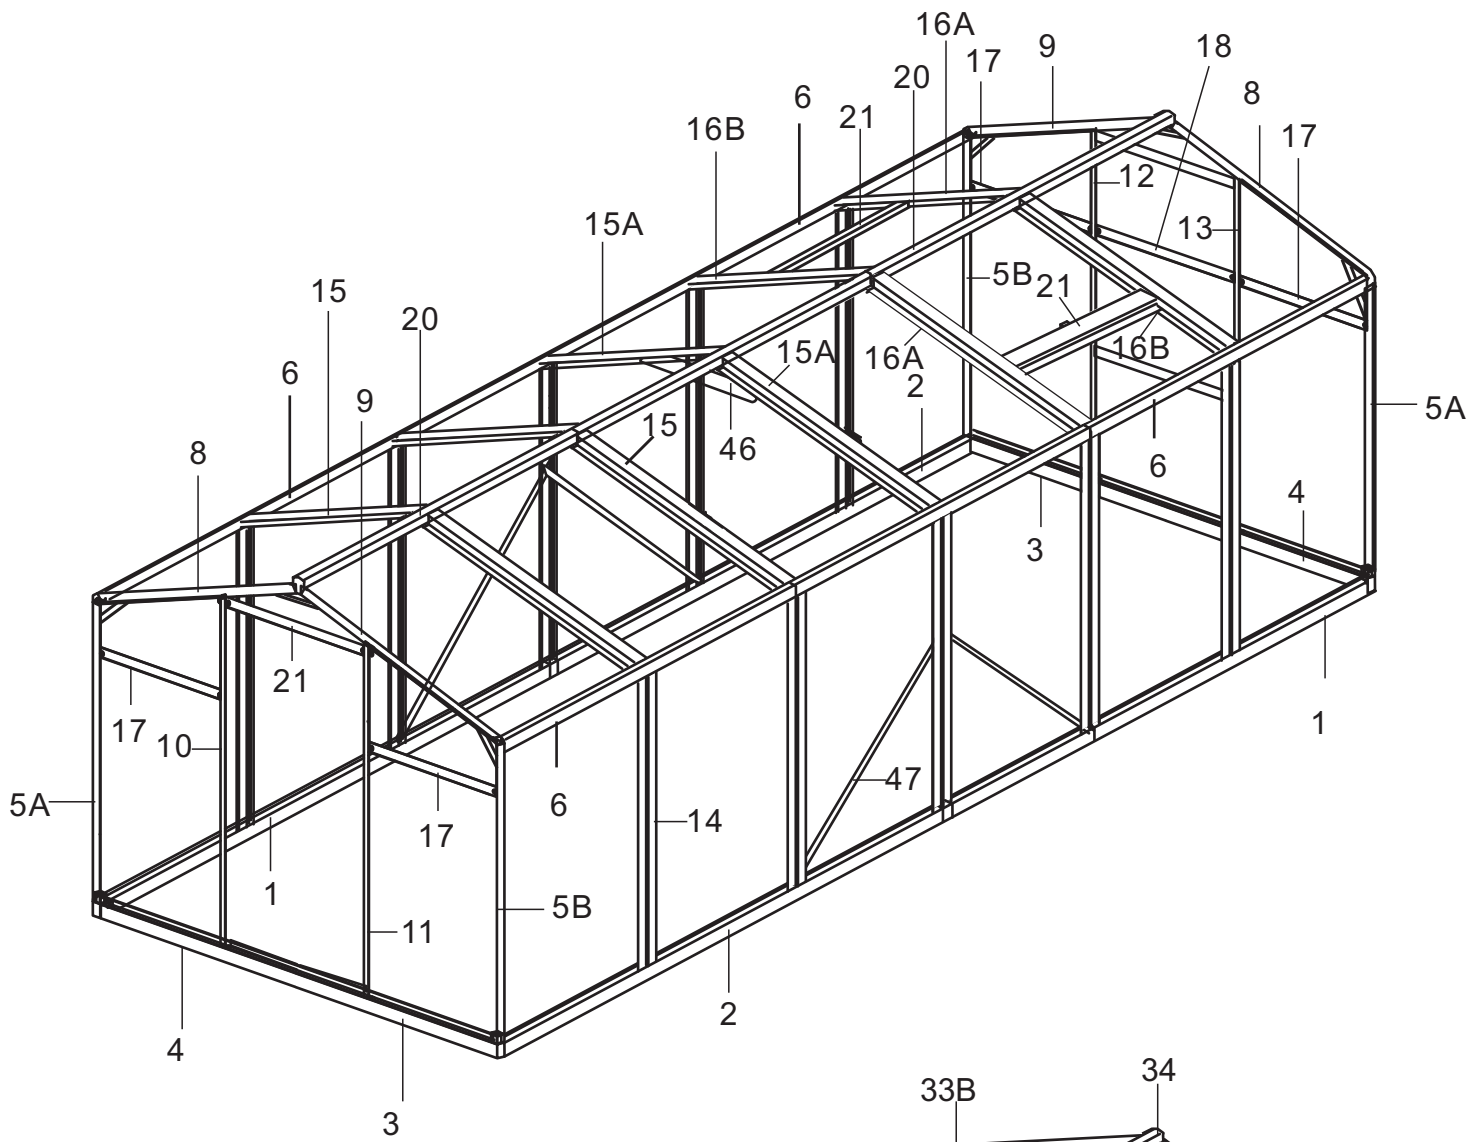

PRODUCT MANUAL

Twin Wall Aluminum Frame Greenhouse

Aluminum Parts:

No.	Picture	Qty.	Size	No.	Picture	Qty.	Size
1		2	180.3	11		1	183.7
2		2	180.3	12		1	183.7
3		2	116.1	13		1	183.7
4		2	116.1	14		10	146.5
5A		2	146.5	15		4	130.6
5B		2	146.5	15A		2	131
6		4	180.3	16A		2	130.6
8		2	129.8	16B		2	130.6
9		2	129.8	17		4	58.5
10		1	183.7	18		3	110

Plastic Parts:

No.	Picture	Qty.	Size	No.	Picture	Qty.	Size
32		4		35A		2	
33A		2		35B		2	
33B		2		38		2	
34		2		39		2	

Hardware:

No.	Picture	Qty.	Size	No.	Picture	Qty.	Size
37		8	M6*7	46		7	26.6
40		8	M4*12	47		4	100
41		42	M6*9	48		2	
42		100	M6*12	49		2	
43		8	M4*8	50		1	
44		6	M6*26	51		2	
45		6	M6*35				

Twin PC Board:

No.	Picture	Qty.	Size	No.	Picture	Qty.	Size
A		12	149.2*60.2	G		2	60.2*71.7
B		10	133.2*60.2	H		4	50.4*87.3
C		4	121.6*60.2	L		2	57*60
D		3	111.5*60.2				
E		4	61.5*60.3* 29..4				
F		2	32.8*110				