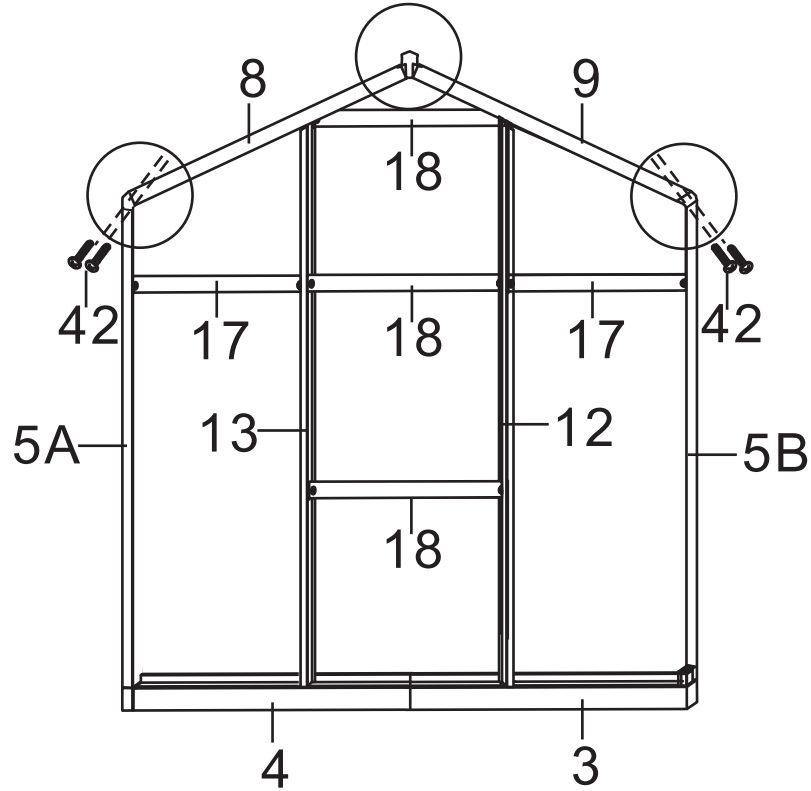

PRODUCT MANUAL

Twin Wall Aluminum Frame Greenhouse

Aluminum Parts:

No.	Picture	Qty.	Size	No.	Picture	Qty.	Size
1		2	180.3	11		1	183.7
2		2	180.3	12		1	183.7
3		2	116.1	13		1	183.7
4		2	116.1	14		10	146.5
5A		2	146.5	15		4	130.6
5B		2	146.5	15A		2	131
6		4	180.3	16A		2	130.6
8		2	129.8	16B		2	130.6
9		2	129.8	17		4	58.5
10		1	183.7	18		3	110

Twin PC Board:

No.	Picture	Qty.	Size	No.	Picture	Qty.	Size
A		12	149.2*60.2	G		2	60.2*71.7
B		10	133.2*60.2	H		4	50.4*87.3
C		4	121.6*60.2	L		2	57*60
D		3	111.5*60.2				
E		4	61.5*60.3* 29..4				
F		2	32.8*110				

Picture	NO.	Qty.
	1	2
	2	2
	3	2
	4	2
	38	2
	45	4

Picture	NO.	Qty.
	32	4
	42	8

Picture	NO.	Qty.
	5A	1
	5B	1
	42	2

Picture	NO.	Qty.
	12 13	1
	42	2

Picture	NO.	Qty.
	C	2
	17	2

Picture	NO.	Qty.
	42	4

Picture	NO.	Qty.
	D	3
	E	2
	F	1
	18	3
	42	6

Picture	NO.	Qty.
	8	1
	9	1
	34	1
	33A	1
	33B	1
	42	6

Picture	NO.	Qty.
	42	2

Picture	NO.	Qty.
	5A	1
	5B	1
	42	2

Picture	NO.	Qty.
	10	1
	11	1
	42	2

Picture	NO.	Qty.
	C	2
	17	2

Picture	NO.	Qty.
	42	4

Picture	NO.	Qty.
	E	2